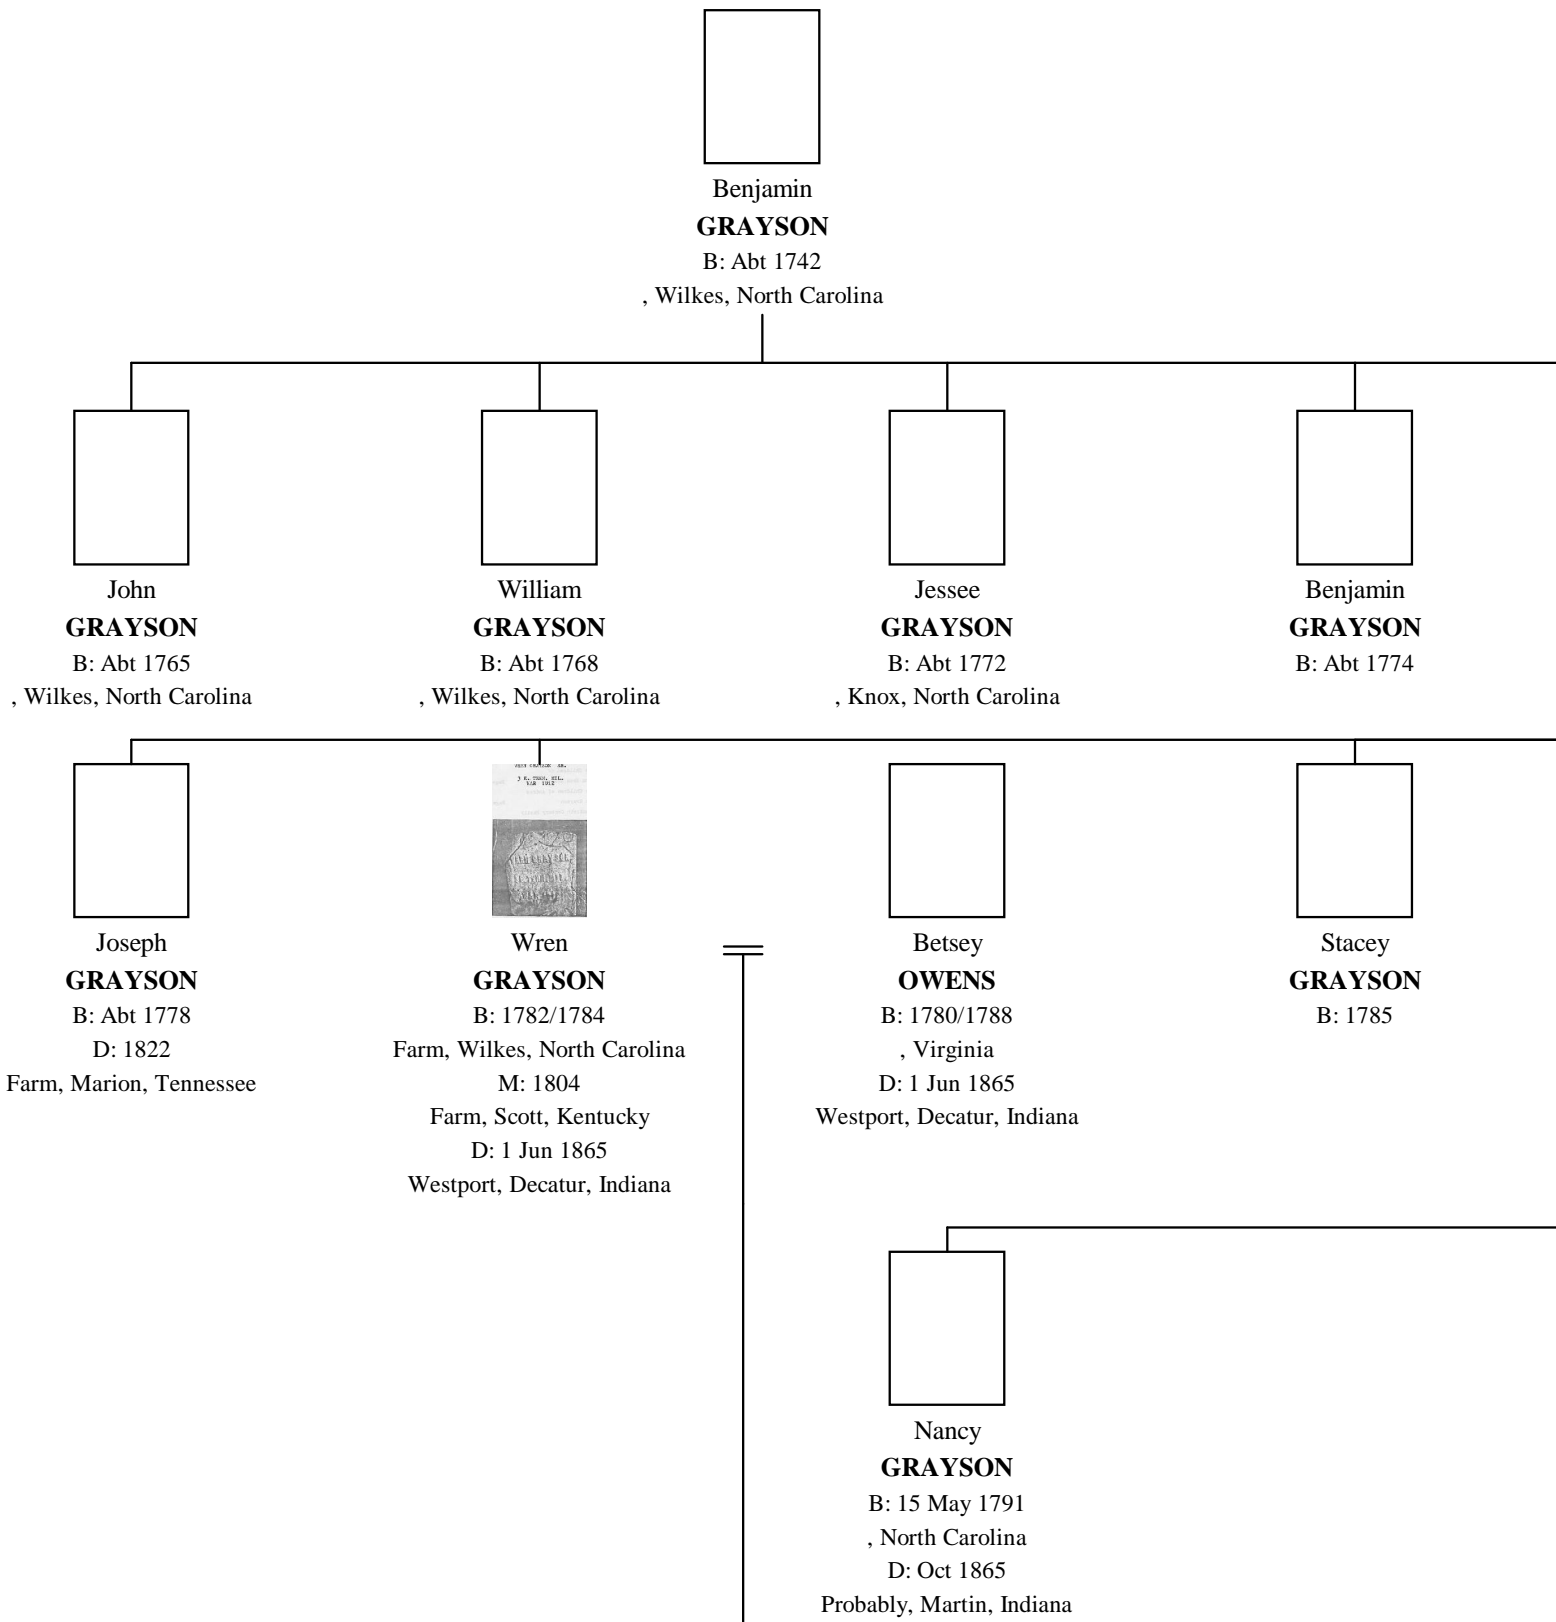

# Line of Descent Between Benjamin GRAYSON SR. and Richard Roland GRAYSON

John Wren  
**GRAYSON**  
B: 2 Nov 1805  
, Scott, Kentucky  
M: 1829  
, Scott, Kentucky  
D: 31 Jan 1882  
Madison, Jefferson, Indiana

Sarah A. (Sally)  
**GRAYSON**  
B: 12 May 1832  
, Decatur, Indiana  
D: 7 Apr 1896

Mary Catherine  
**GRAYSON**  
B: 1834  
D: Abt 1913

Salathiel  
**GRAYSON**  
B: Mar 1837  
417 Vine, Madison, J, Indiana  
D: 1916

Andrew Jackson  
**GRAYSON**  
B: 26 Dec 1838  
Sandcreek, Decatur, Indiana  
M: 18 Aug 1861  
D: 22 Jul 1913  
Franklin, JOHNSON, Indiana

Matilda  
**LAWRENCE**  
B: 16 Jan 1843  
, Iowa  
D: 28 Jul 1899  
Madison, Jefferson, Indiana