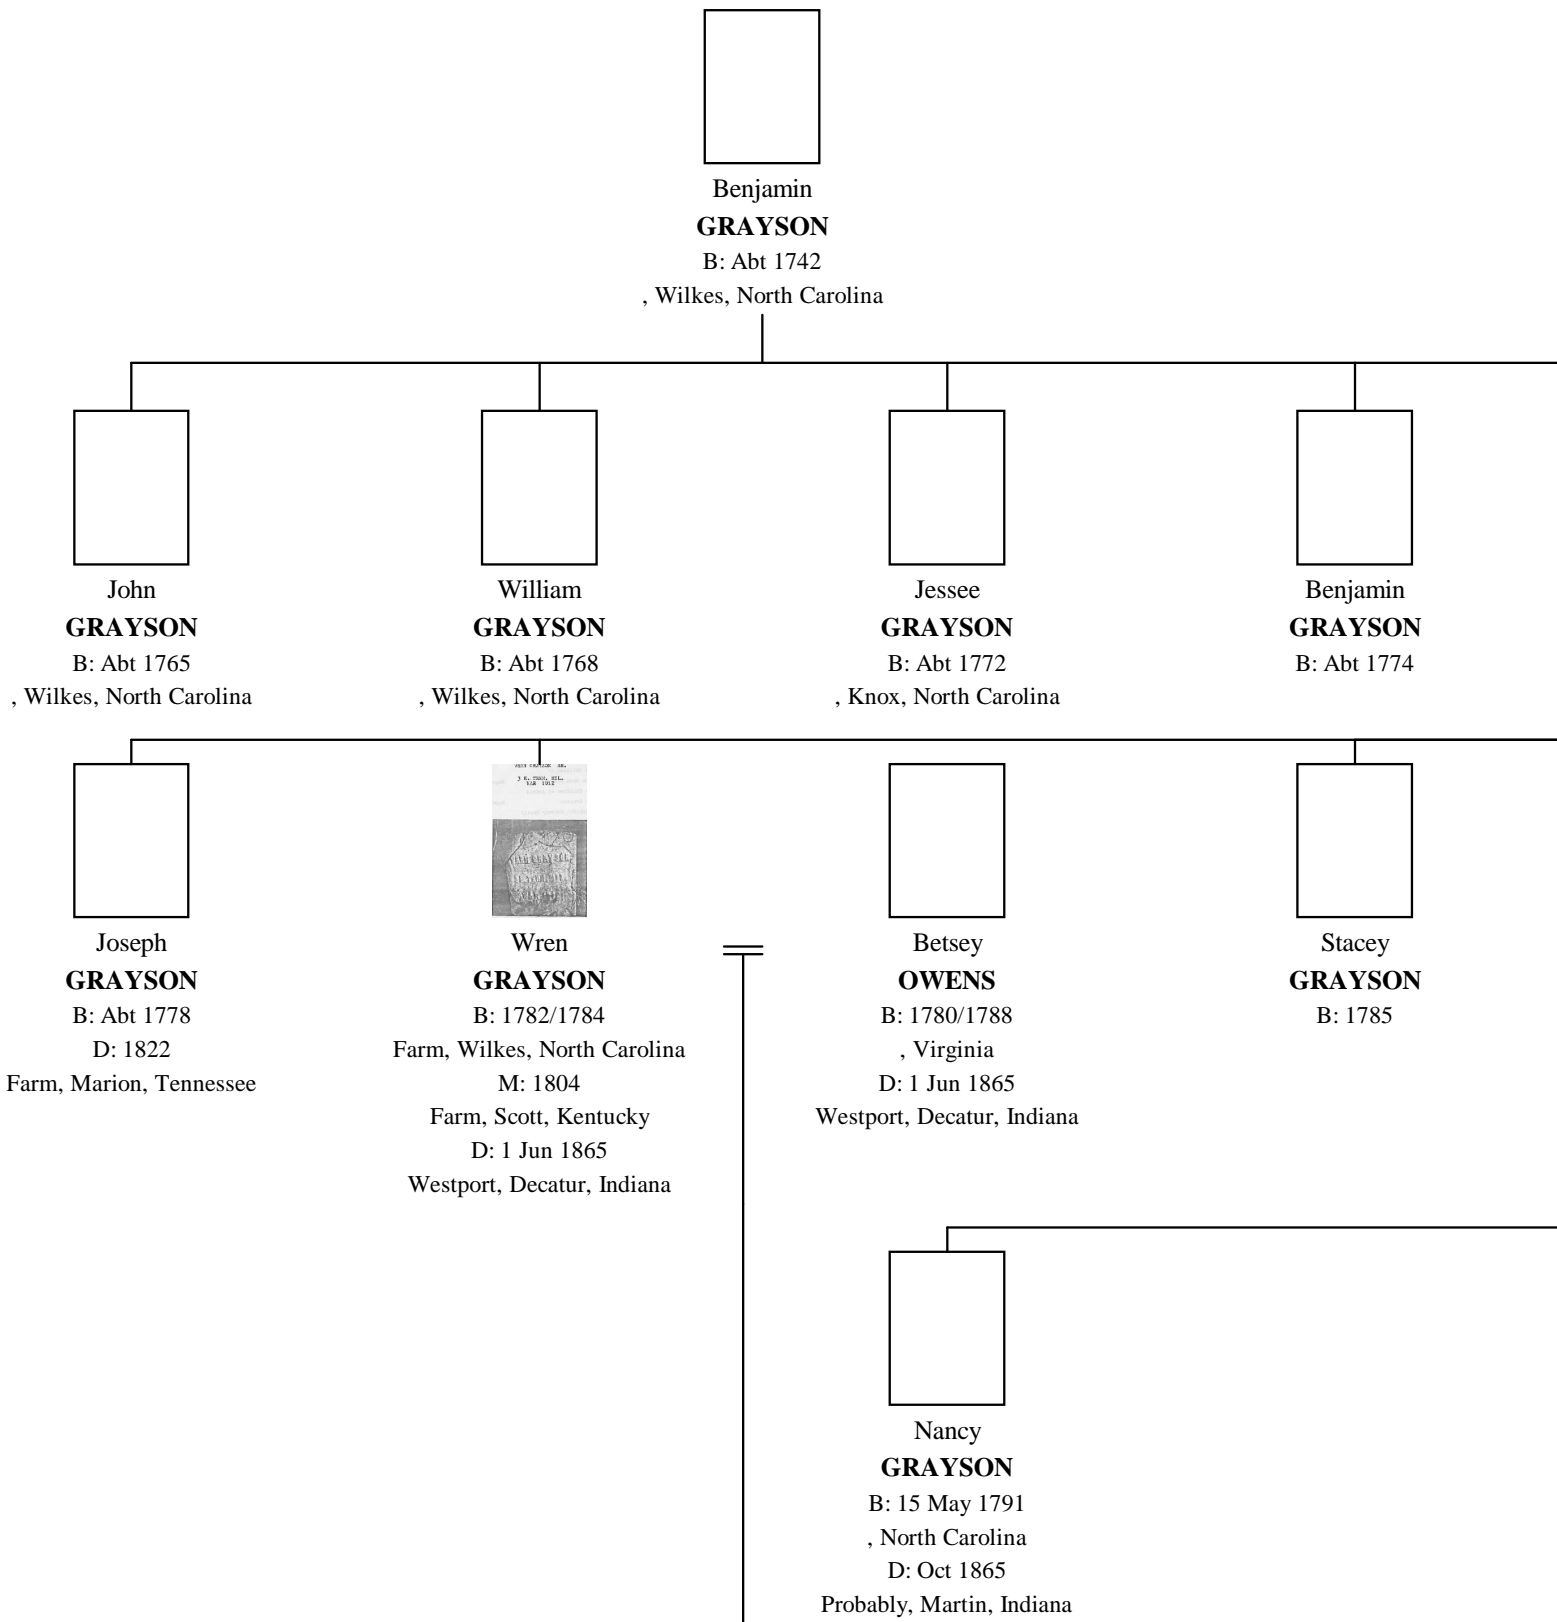

# Line of Descent Between Benjamin GRAYSON SR. and Paul Daniel GRAYSON

John Wren  
**GRAYSON**  
B: 2 Nov 1805  
, Scott, Kentucky  
M: 1829  
, Scott, Kentucky  
D: 31 Jan 1882  
Madison, Jefferson, Indiana