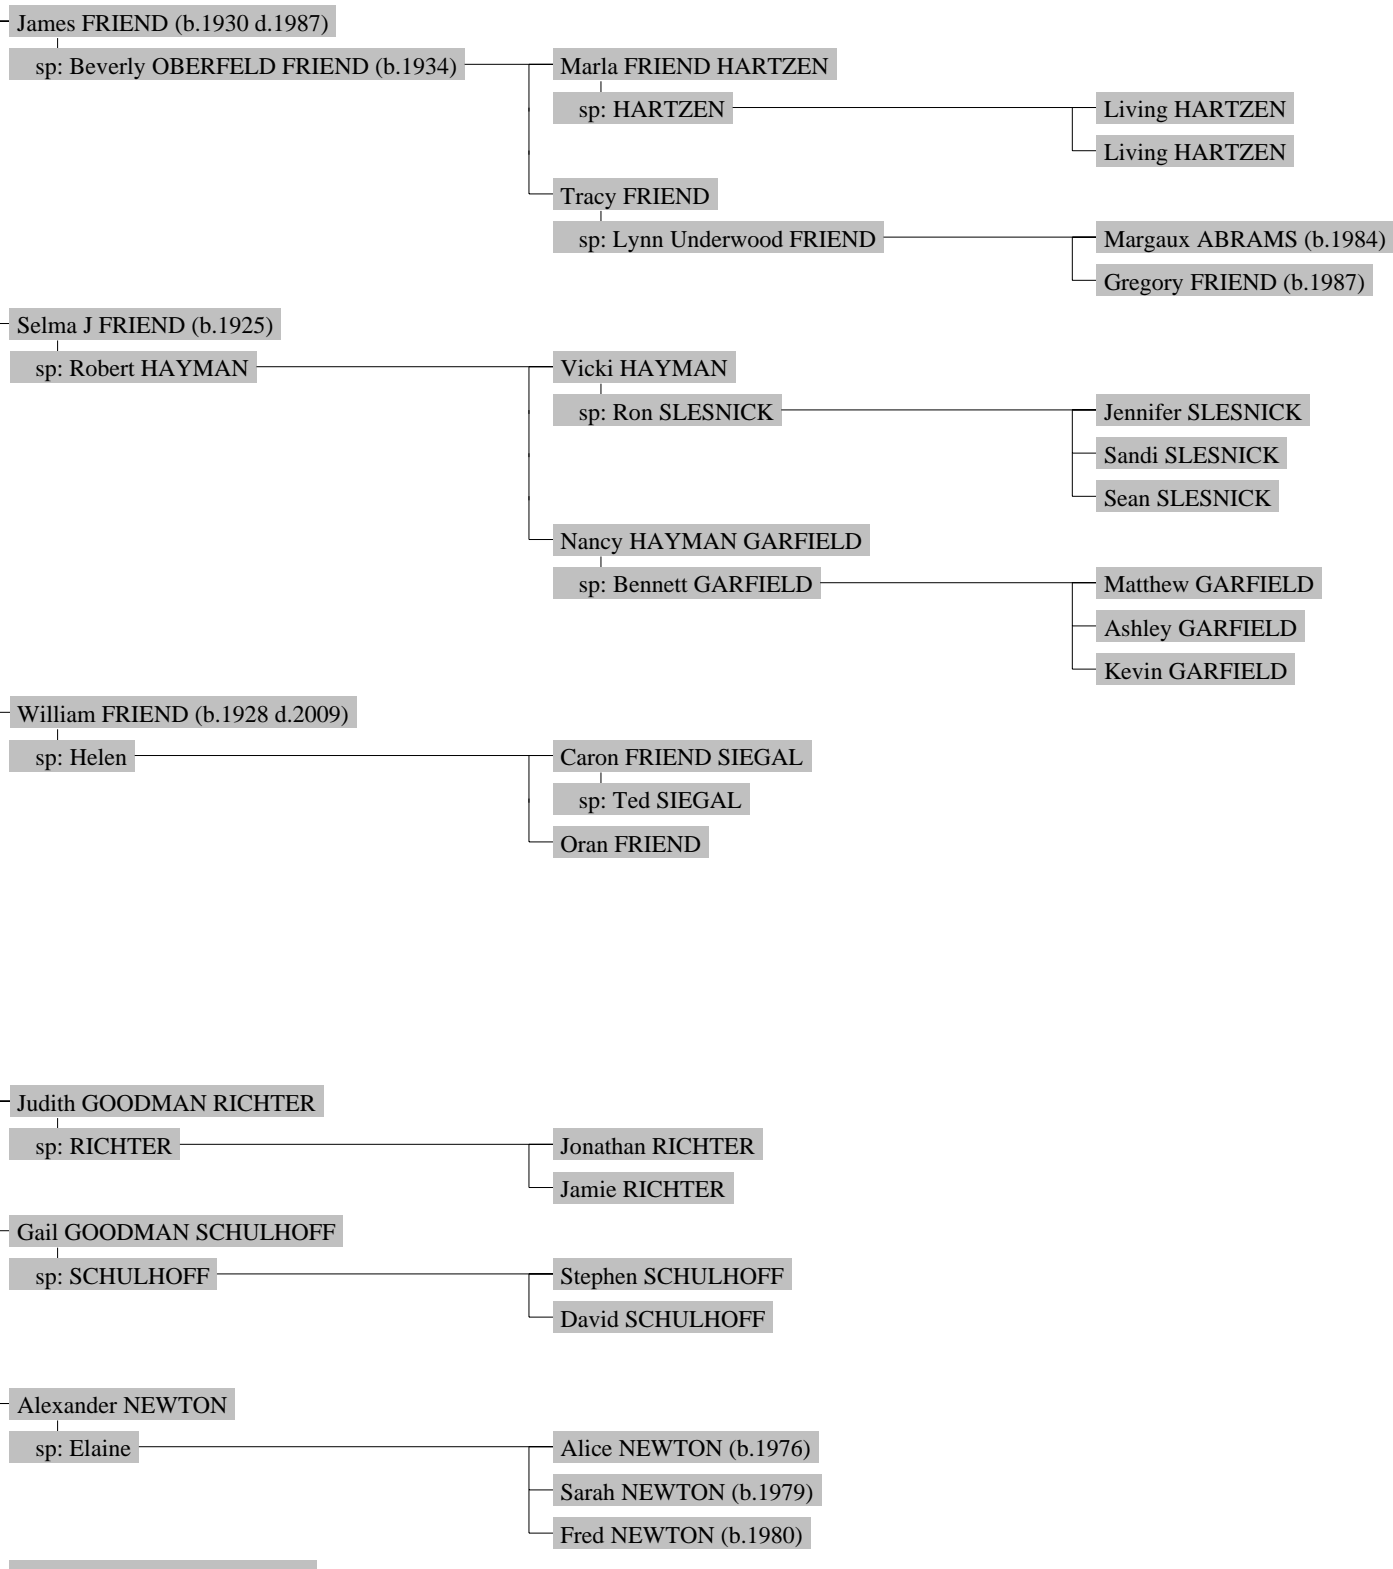

sp: Lawrence RUBEL

Harold HECHT

Oscar FRIEND (b.1865 d.1897)

sp: Selma FALKER (d.1898)

Oscar F. FRIEND Jr. (b.1897 d.1945)

sp: Sylvia Porges FRIEND (b.1900)

Emanuel FRIEND (b.1867 d.1938)

sp: Magdalen LANSKOP

Nathan FRIEND (b.1870 d.1914)

Alexander FRIEND (b.1872 d.1926)

sp: S STROMBERG FRIEND (b.1885 d.1961)

May FRIEND GOODMAN (b.1907 d.1993)

sp: GOODMAN

Alice FRIEND NEWTON (b.1911)

sp: NEWTON

Solomon Berman FRIEND (b.1876 d.1941)

sp: Emma Alene FRIEND

Lena FRIEND (d.1920)

sp: Lipman LOSER

Berman FRIEND

4th

5th

6th

Janet NEWTON WEINBERG

sp: WEINBERG