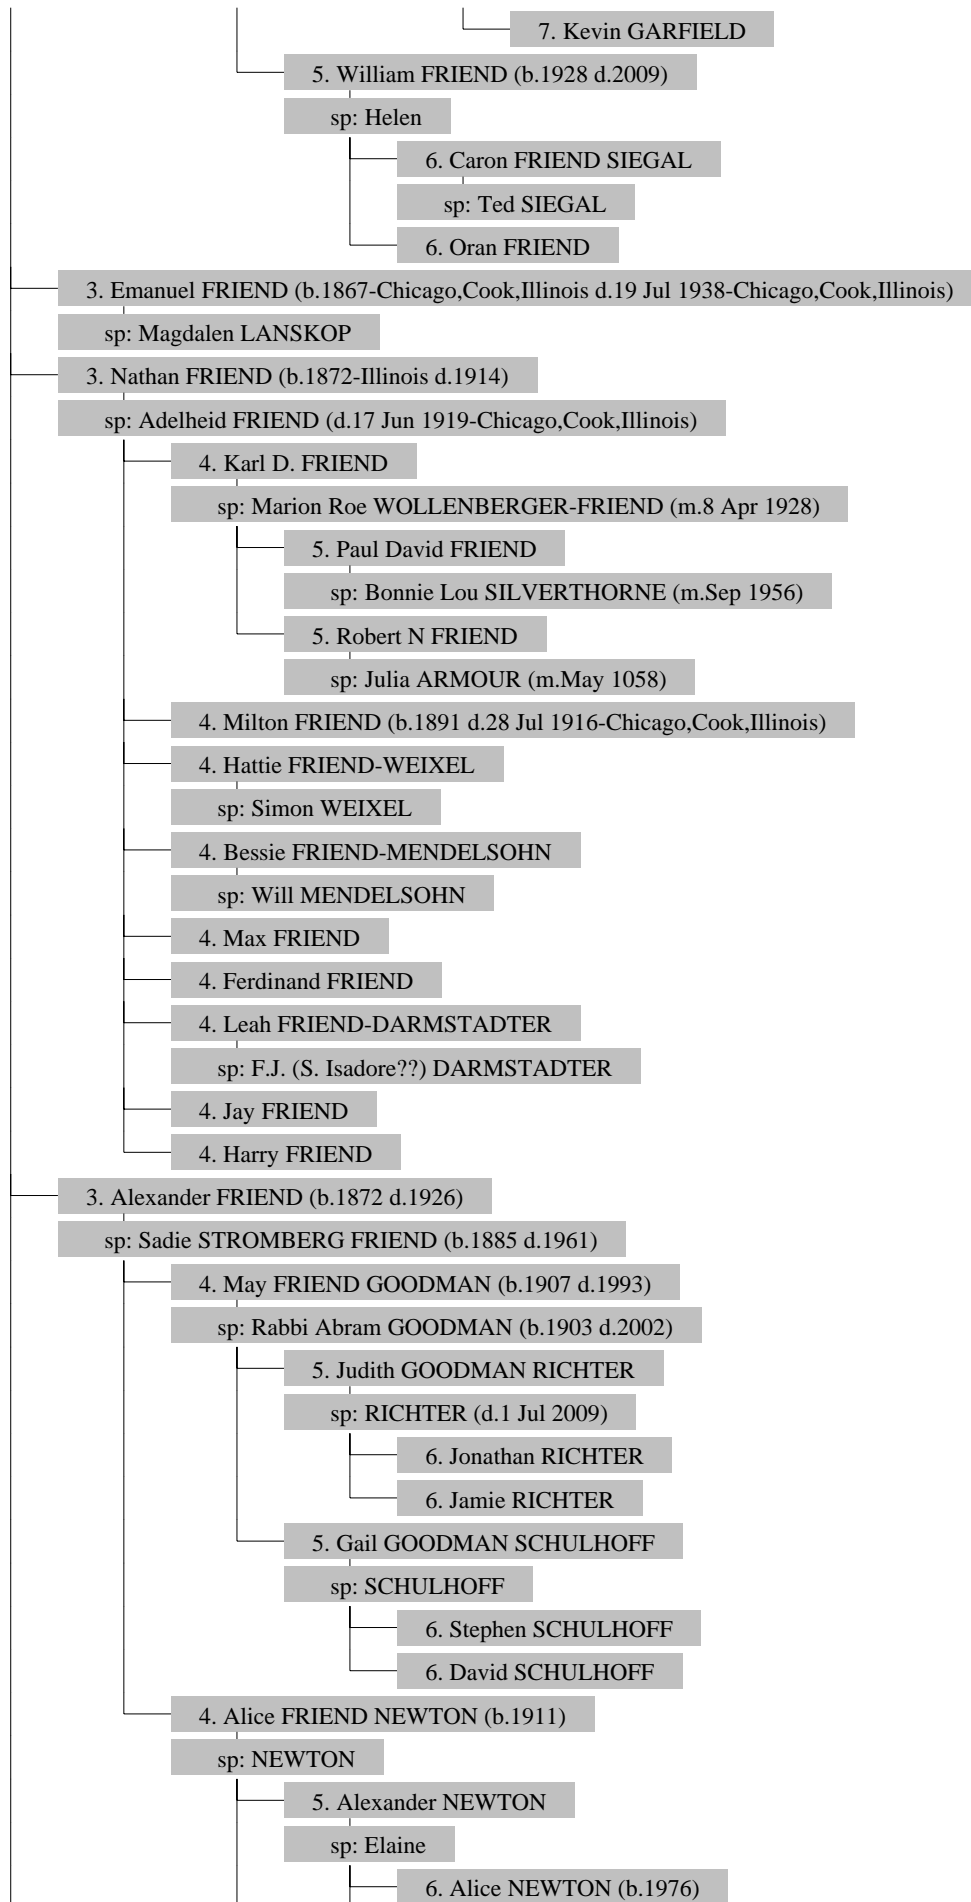

Descendants of Unknown FRIEND