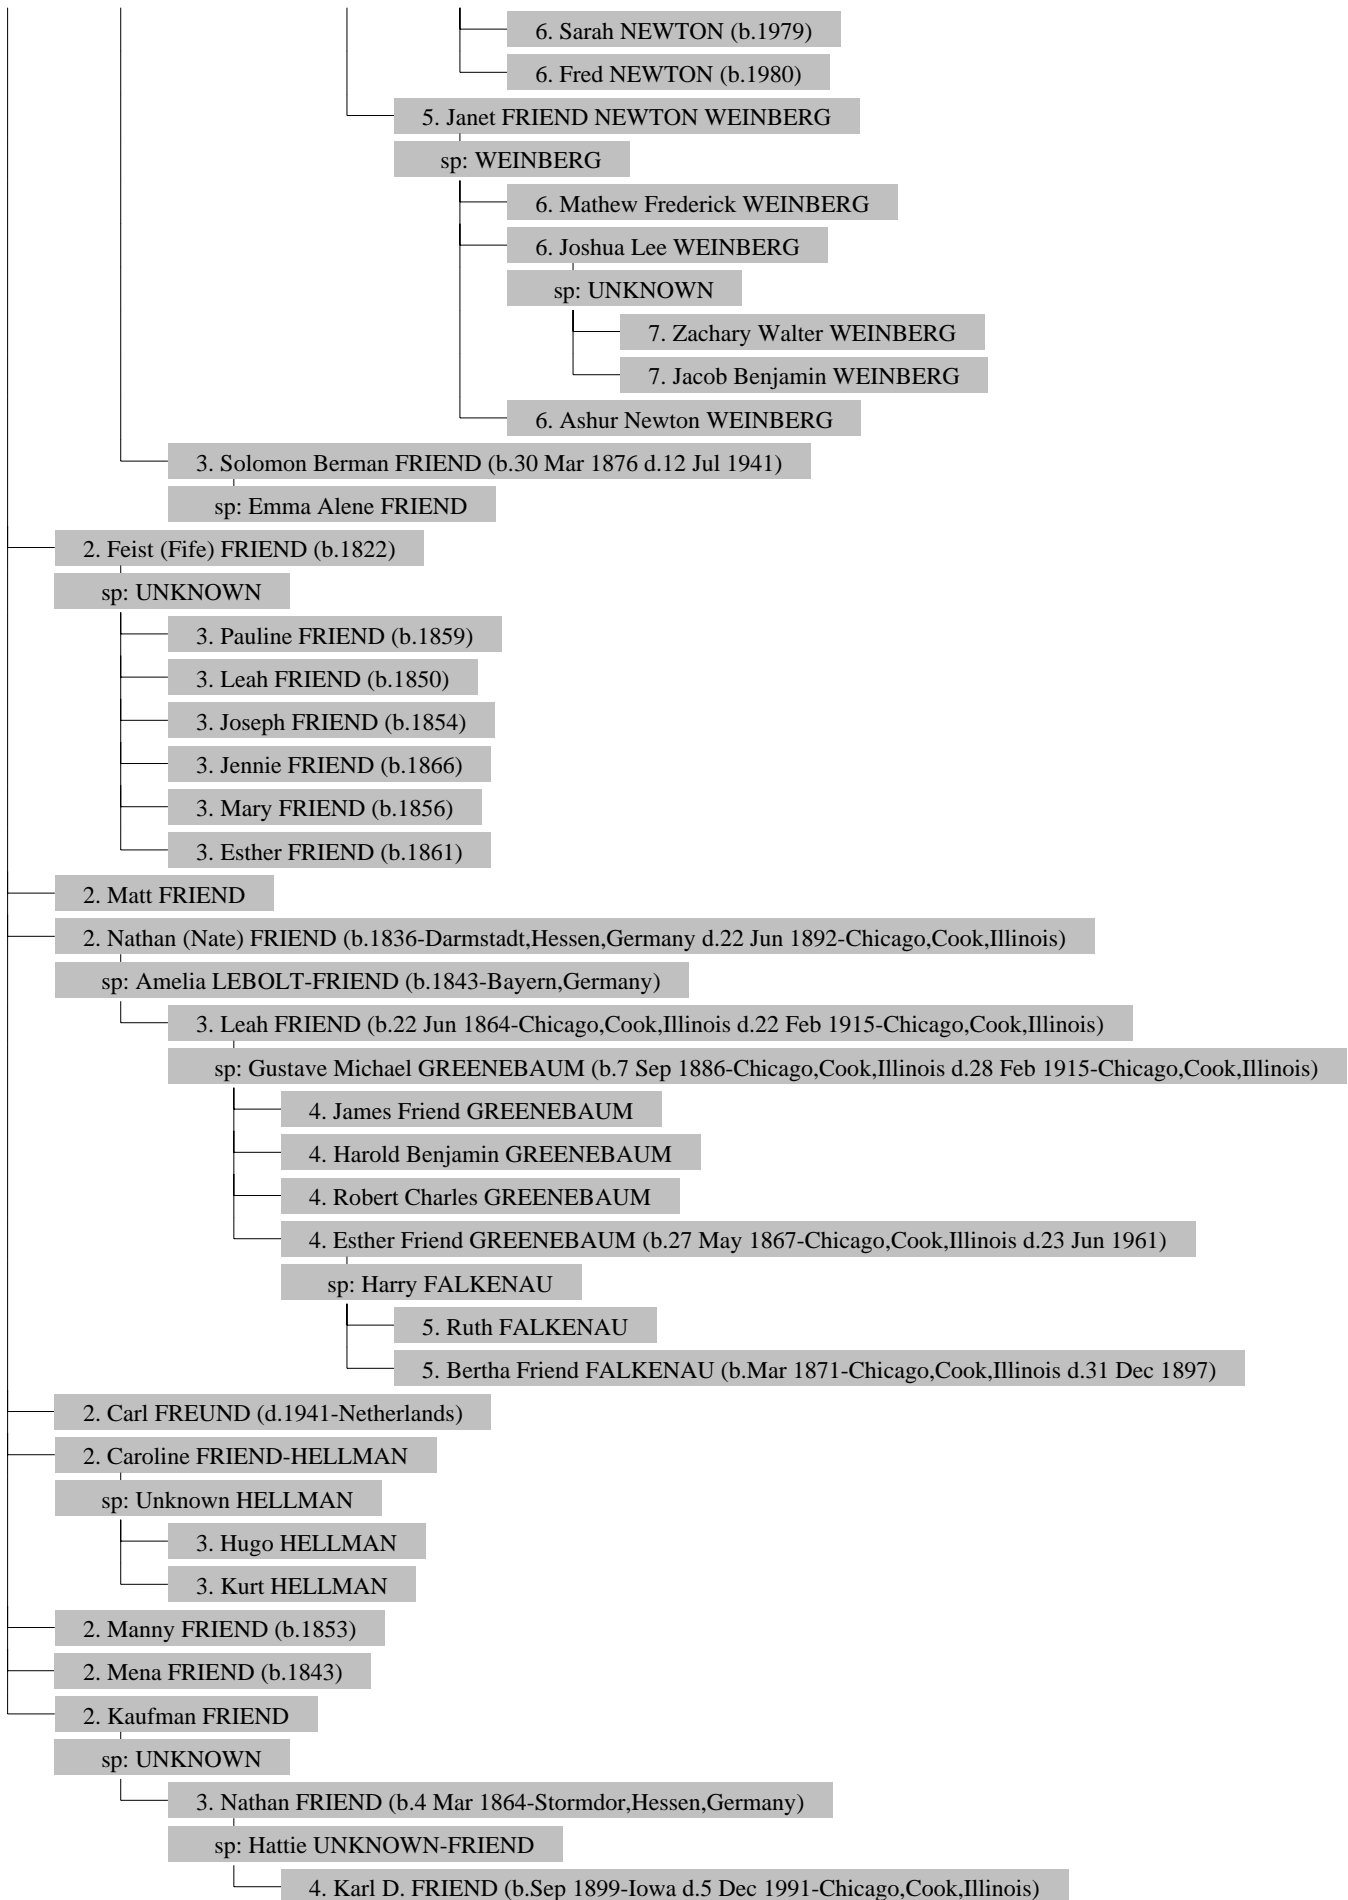

Descendants of Unknown FRIEND

25 Oct 2009

Page 1

1. Unknown FRIEND

sp: Unknown UNKNOWN

2. Berman FRIEND (b.1827-Darmstadt d.1906-Chicago,IL)

sp: Hannah BRIEDENBACH FRIEND (b.1831-Rhimbach,Germany d.9 May 1910-Chicago,Cook,Illinois)

5. Robert L RUBEL (b.1921)

sp: UNKNOWN

6. Harold Wilshire RUBEL

5. Patricia N RUBEL (b.1926)

4. Harold Jacob HECHT (b.7 Jul 1891-Iowa d.29 Apr 1952-California)

sp: Irma HECHT

5. Jean Ellen HECHT

3. Max FRIEND (b.25 Apr 1860-Chicago,Cook,Illinois d.30 Apr 1939-Chicago,Cook,Illinois)

6. Vicki HAYMAN

sp: Ron SLESNICK

7. Jennifer SLESNICK

7. Sandi SLESNICK

7. Sean SLESNICK

6. Nancy HAYMAN GARFIELD

sp: Bennett GARFIELD

7. Matthew GARFIELD

7. Ashley GARFIELD

Descendants of Unknown FRIEND

Descendants of Unknown FRIEND

Descendants of Unknown FRIEND

25 Oct 2009

Page 4