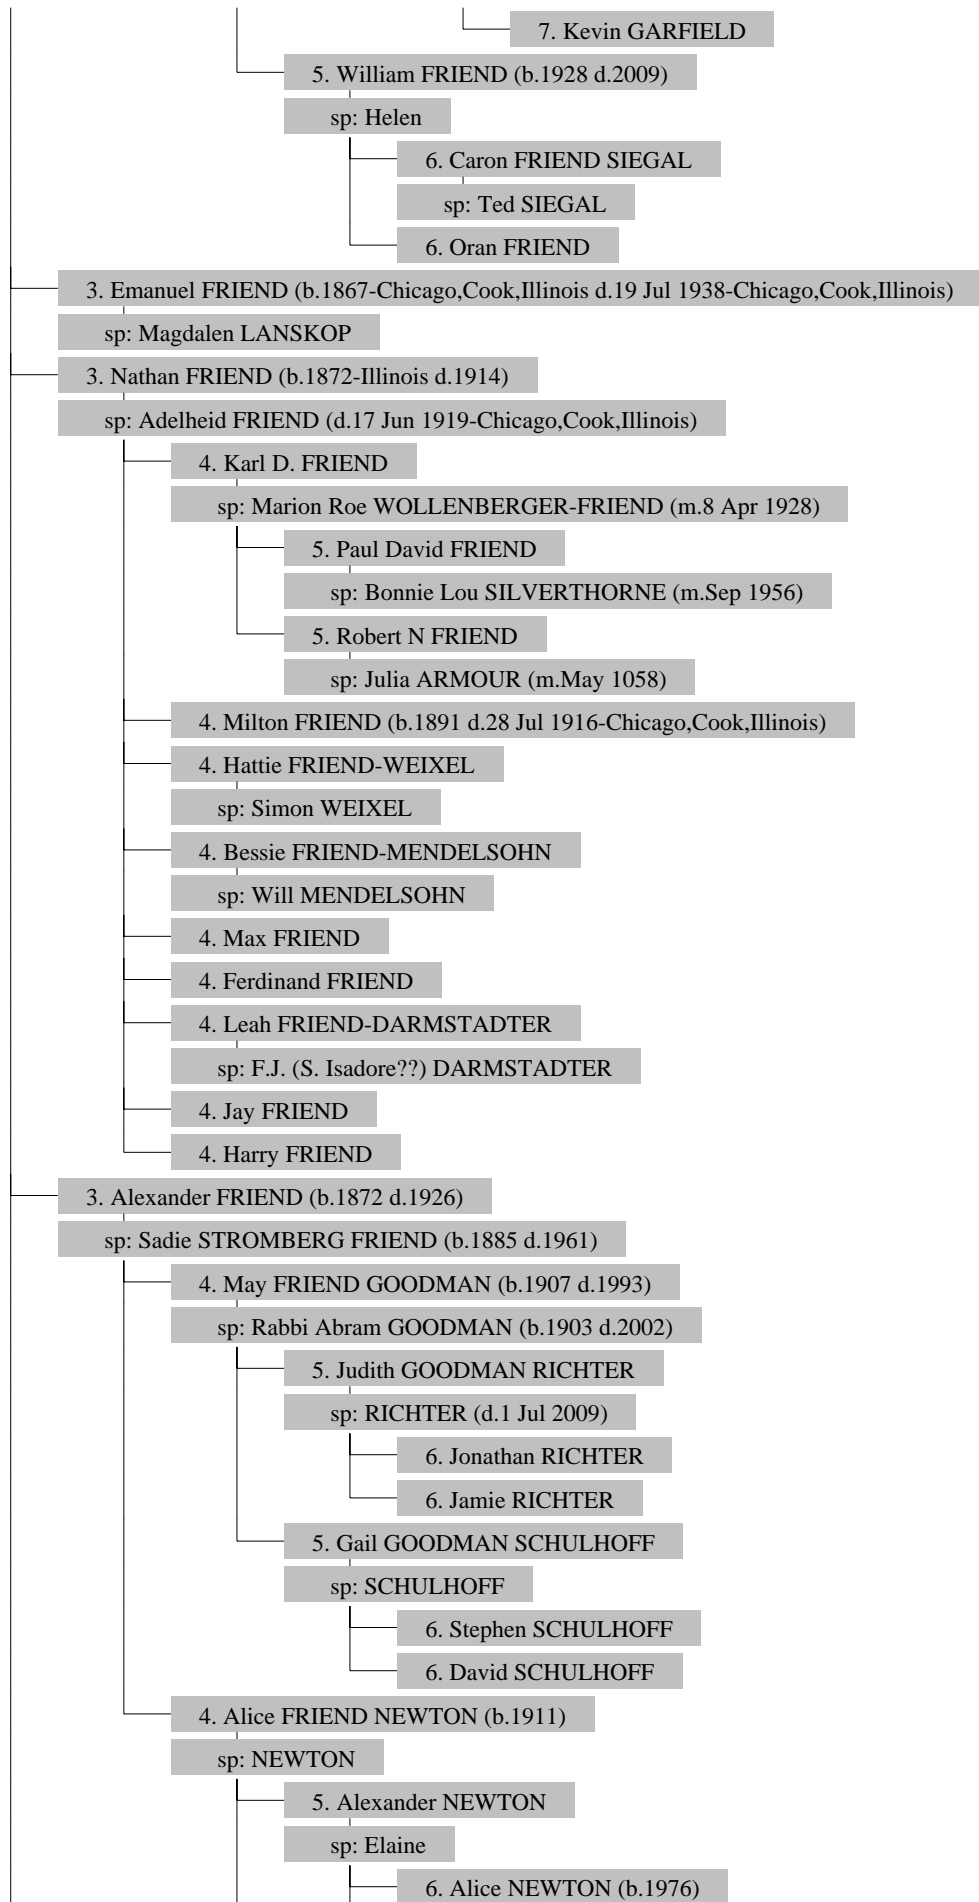

Descendants of Unknown FRIEND