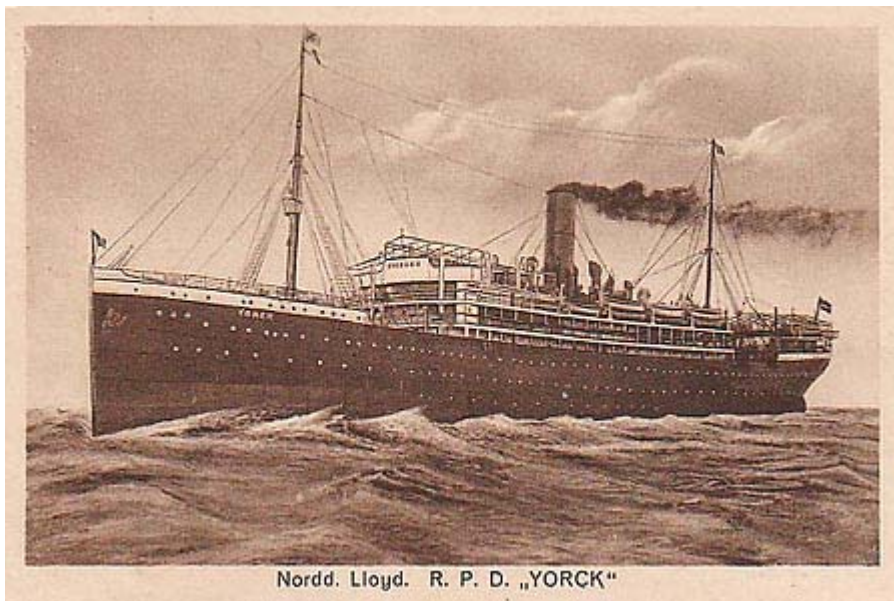

Richard Grayson

From: "marla hartzen" <marchhorse@sbcglobal.net>
To: "Grayson richard" <richard@doctorgrayson.com>; "Joshua Weinberg" <joshua@theweinbergs.com>
Sent: Sunday, November 15, 2009 9:55 PM
Subject: ships!

Nathan Friend born in Storndorf, Germany came over from **Bremen** on the **NGL** line on **Aug. 26, 1881** per his passport data.

I have Googled NGL line - it is the North German Lloyd line, or *Norddeutscher Lloyd* Line, and it had many ships that sailed from Bremen to New York . I then Googled the above date and came up with a NGL ship named the *Strassburg* which arrived from Bremen on Aug. 26. 1881.

Here is a picture of a similar ship in the line:

Now to find a passenger list!!

M

E-mail message checked by Spyware Doctor (6.1.0.448)
Database version: 6.13700
<http://www.pctools.com/spyware-doctor-antivirus/>