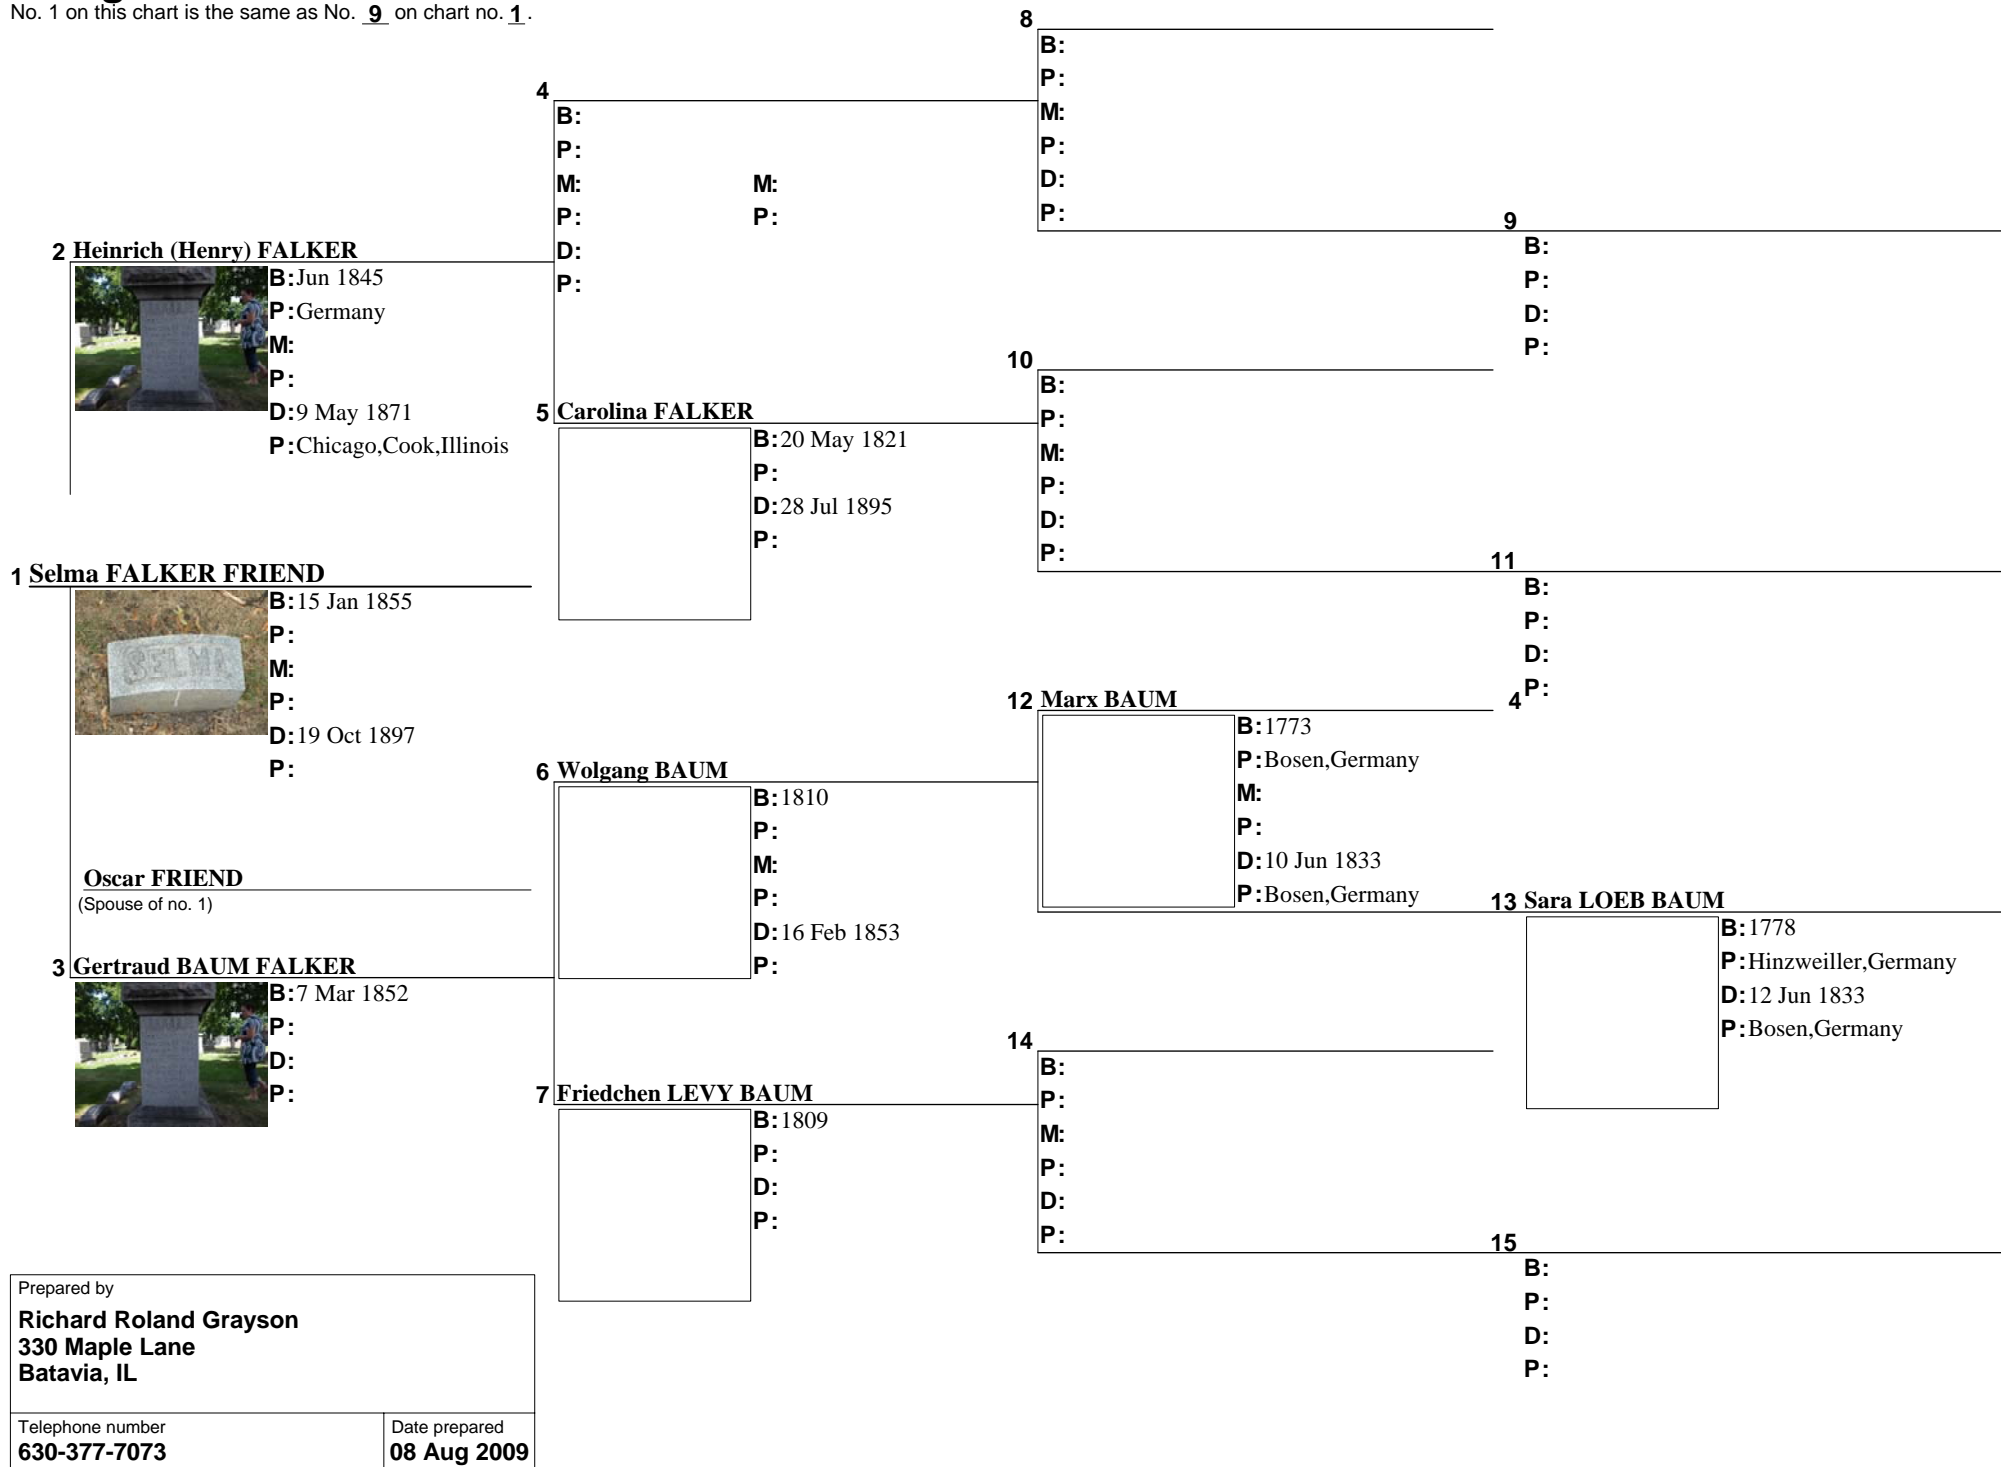

2 Berman FRIEND

B: 1827
P: Darmstadt
M:
P:
D: 1906
P:

4

B:
P:
M:
P:
D:
P:

5

B:
P:
D:
P:

1 Oscar FRIEND

B: 23 Jan 1864
P: Chicago, Cook, Illinois
M:
P:
D: 18 Jan 1897
P:

12

B:
P:
M:
P:
D:
P:

13

B:
P:
D:
P:

14

B:
P:
M:
P:
D:
P:

15

B:
P:
D:
P:

Prepared by

Richard Roland Grayson
 330 Maple Lane
 Batavia, IL

Telephone number
630-377-7073

Date prepared
08 Aug 2009

Pedigree Chart

No. 1 on this chart is the same as No. **9** on chart no. **1**.

Prepared by
Richard Roland Grayson
 330 Maple Lane
 Batavia, IL