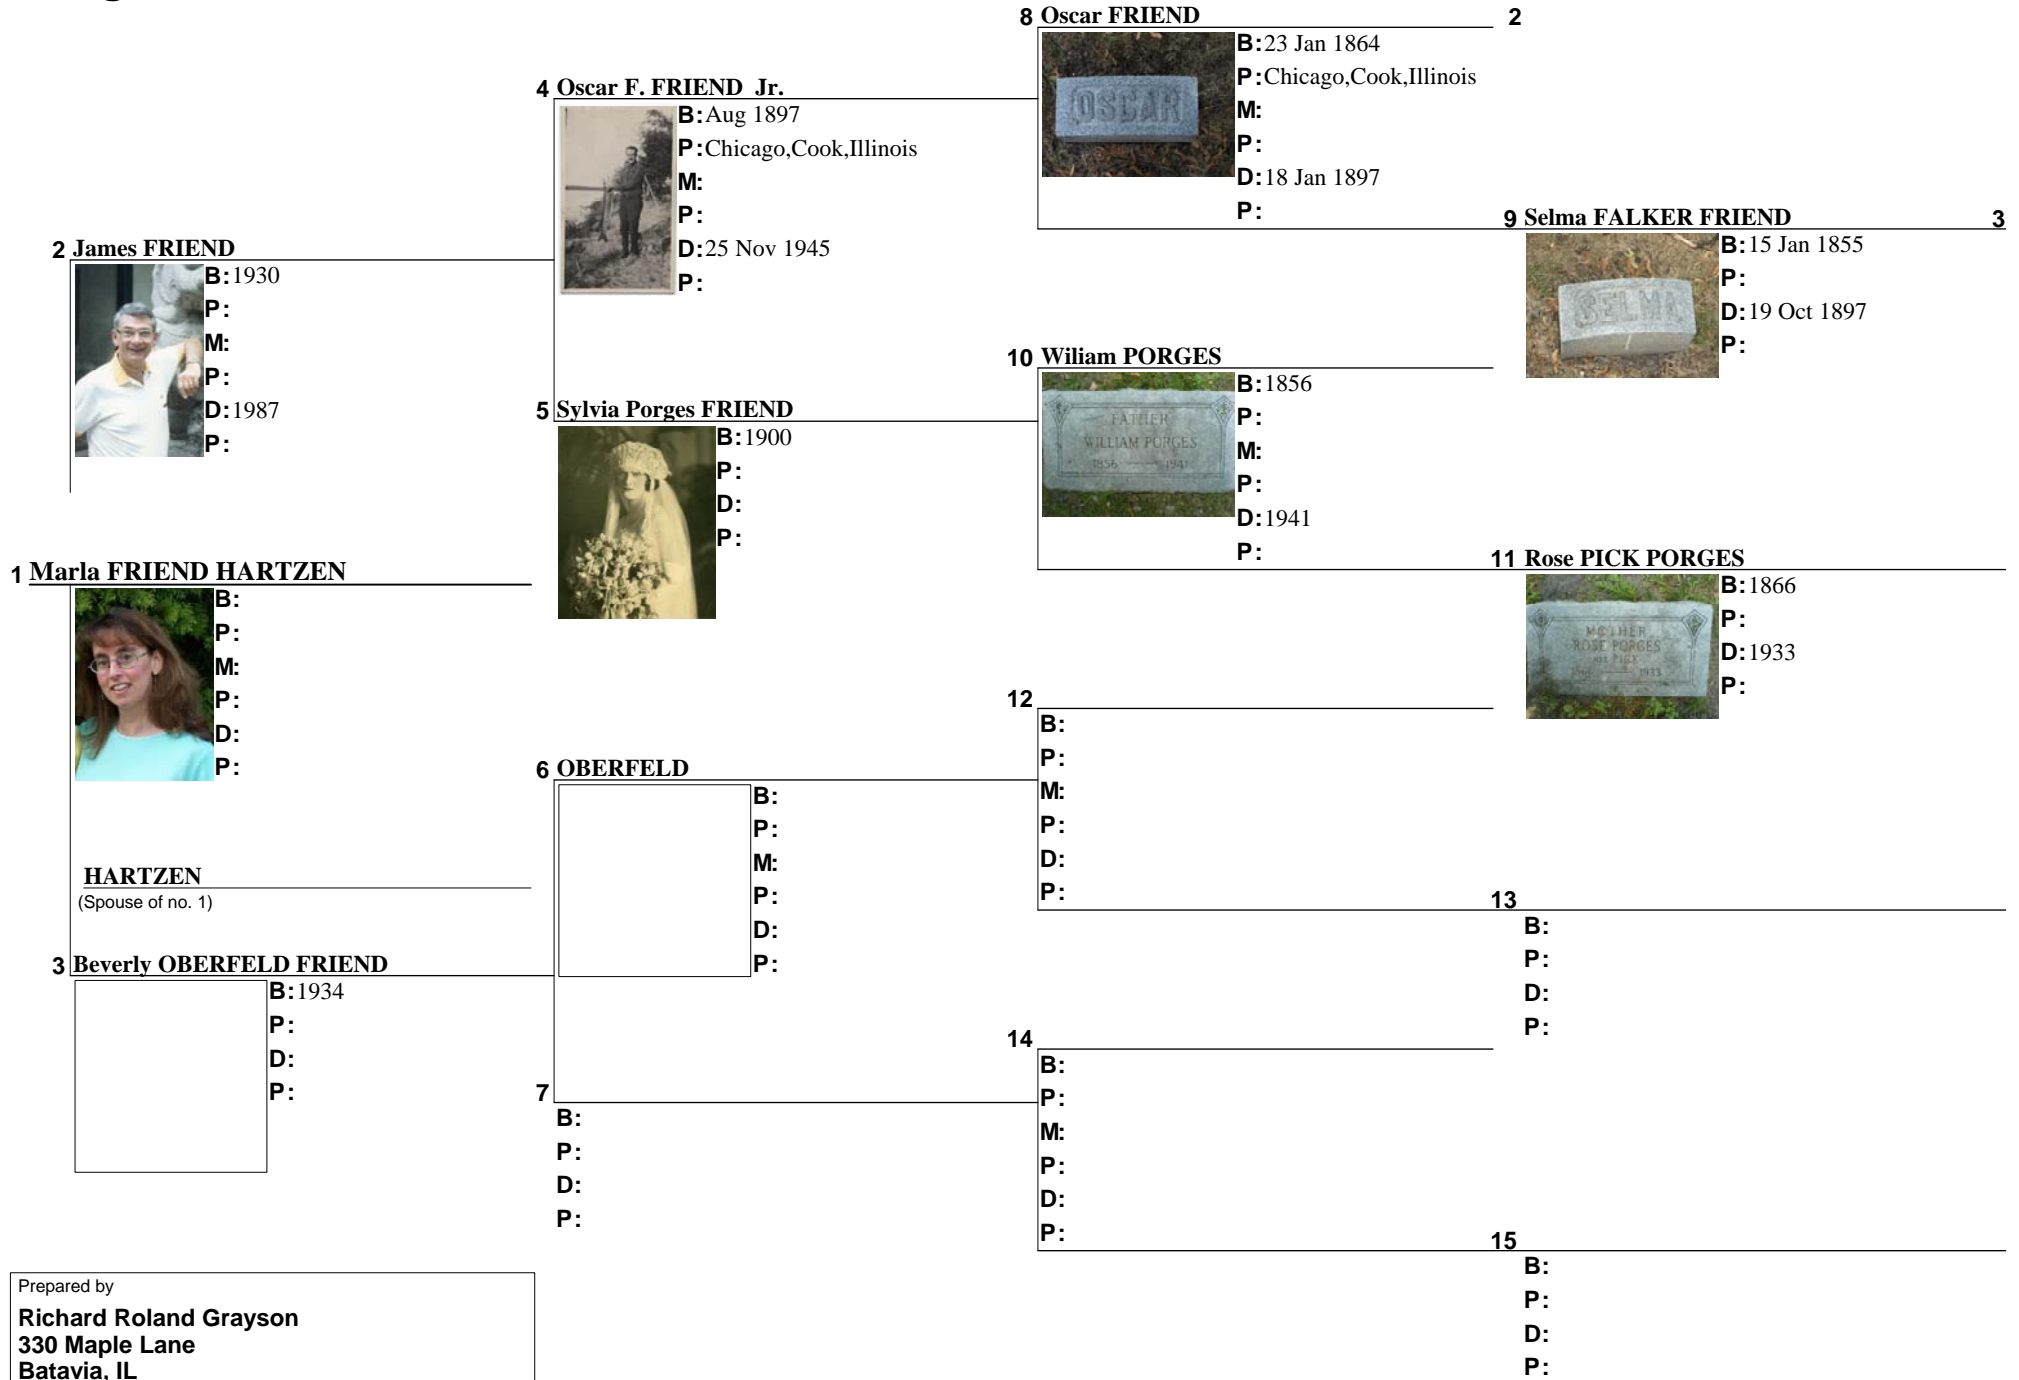

Pedigree Chart

Prepared by
Richard Roland Grayson
 330 Maple Lane
 Batavia, IL

Telephone number
630-377-7073

Date prepared
08 Aug 2009

Pedigree Chart

No. 1 on this chart is the same as No. 8 on chart no. 1.

2 Berman FRIEND

B: 1827
P: Darmstadt
M:
P:
D: 1906
P:

4

B:
P:
M:
P:
D:
P:

5

B:
P:
D:
P:

1 Oscar FRIEND

B: 23 Jan 1864
P: Chicago, Cook, Illinois
M:
P:
D: 18 Jan 1897
P: