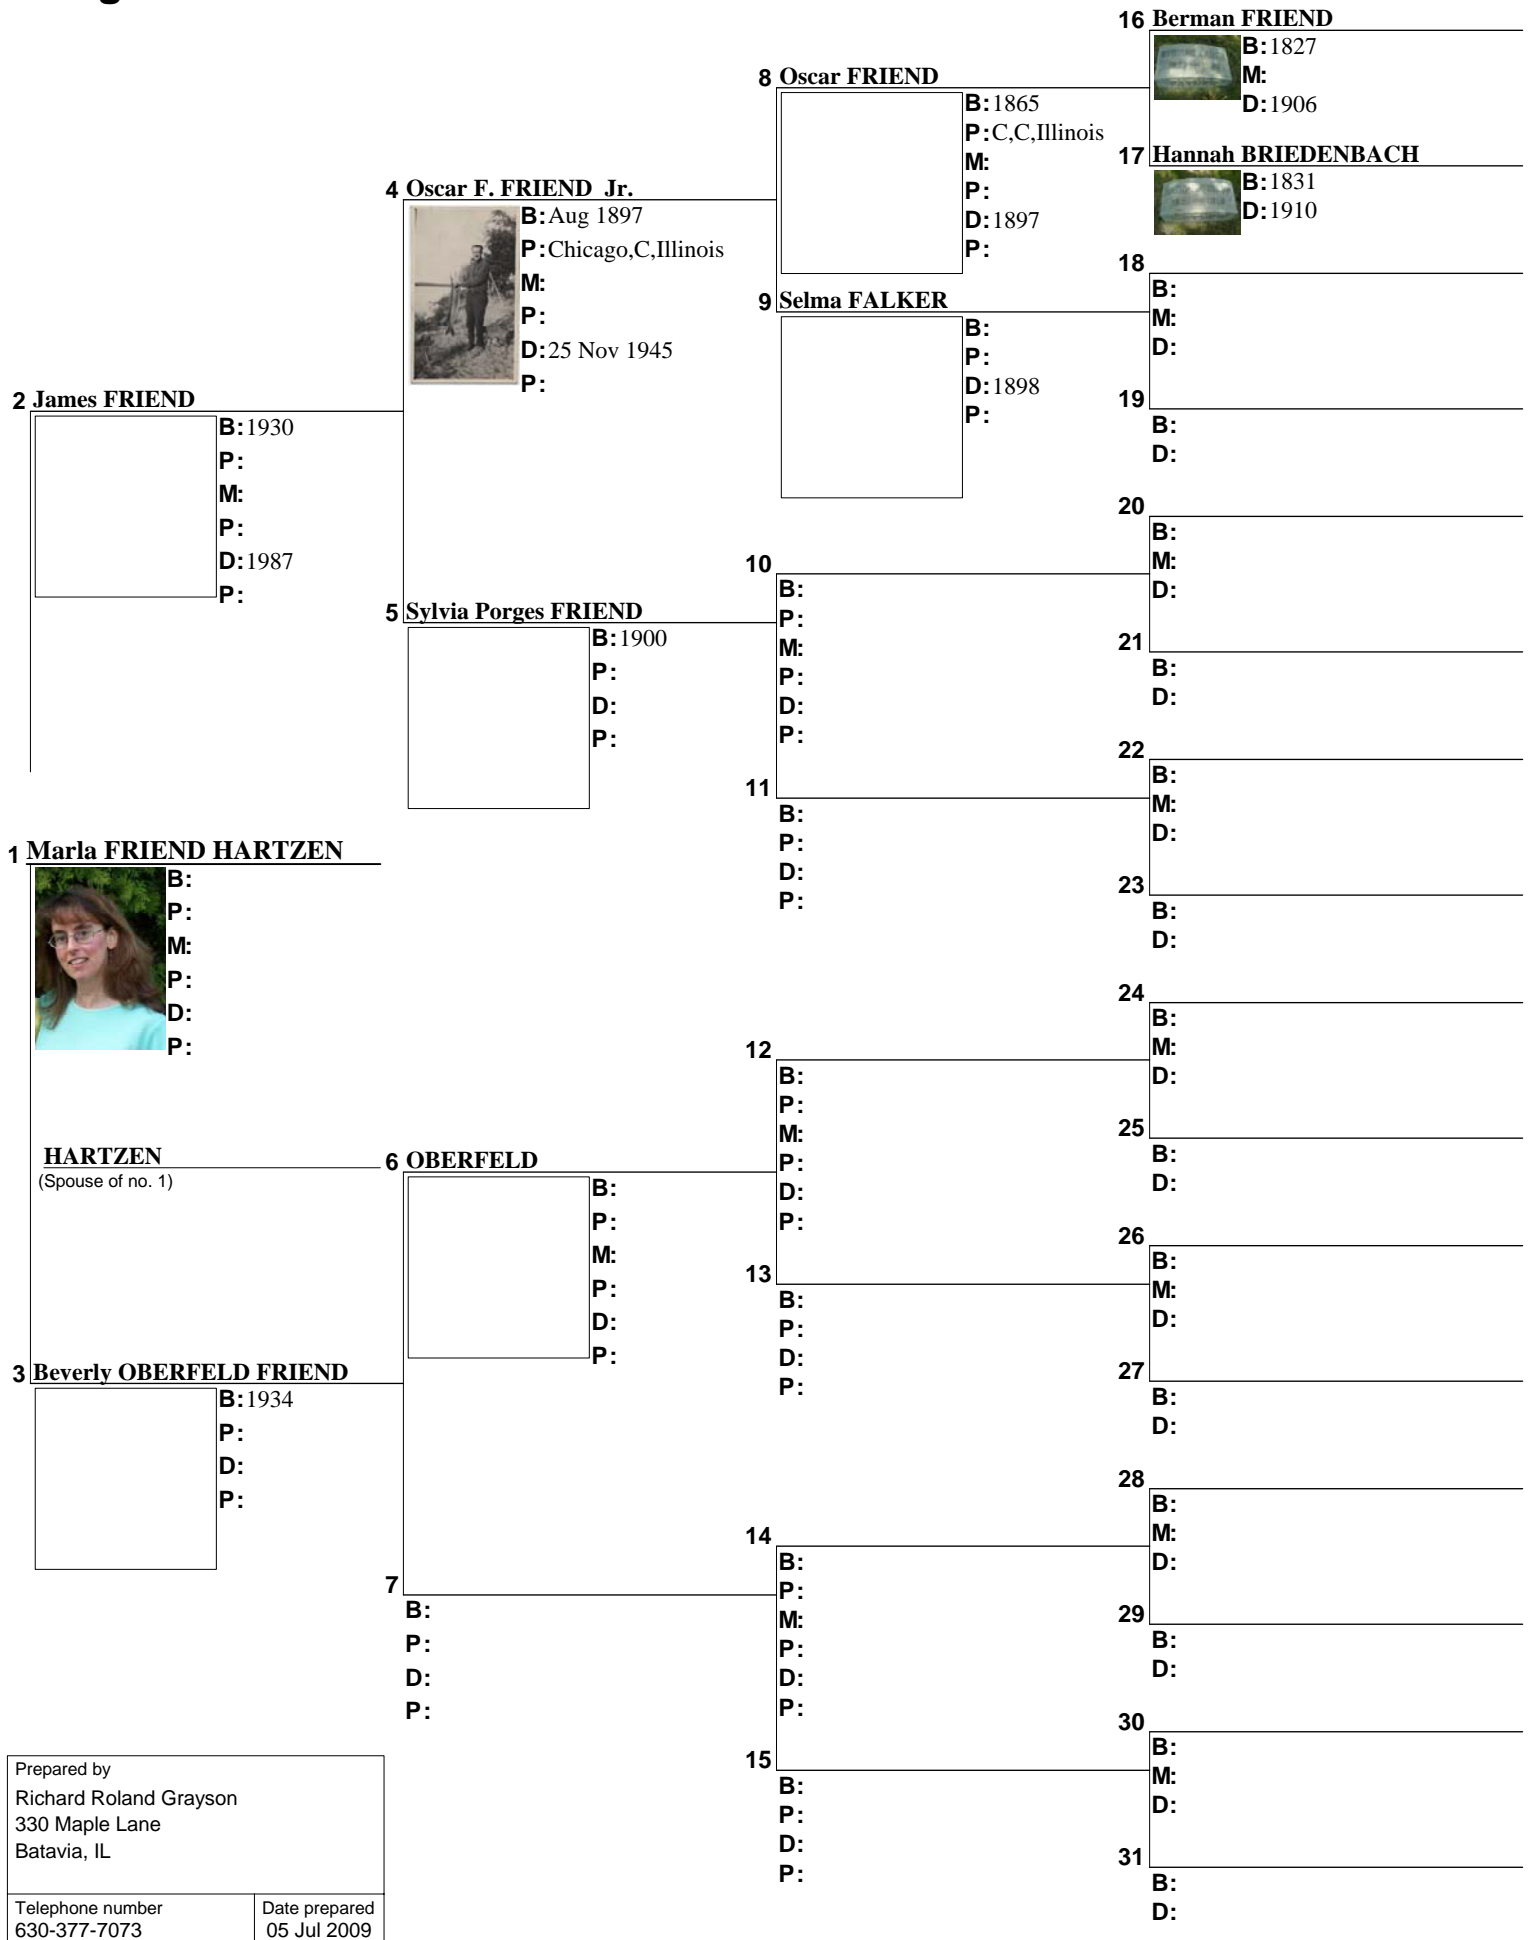

Pedigree Chart

Prepared by
 Richard Roland Grayson
 330 Maple Lane
 Batavia, IL

Telephone number
 630-377-7073

Date prepared
 05 Jul 2009