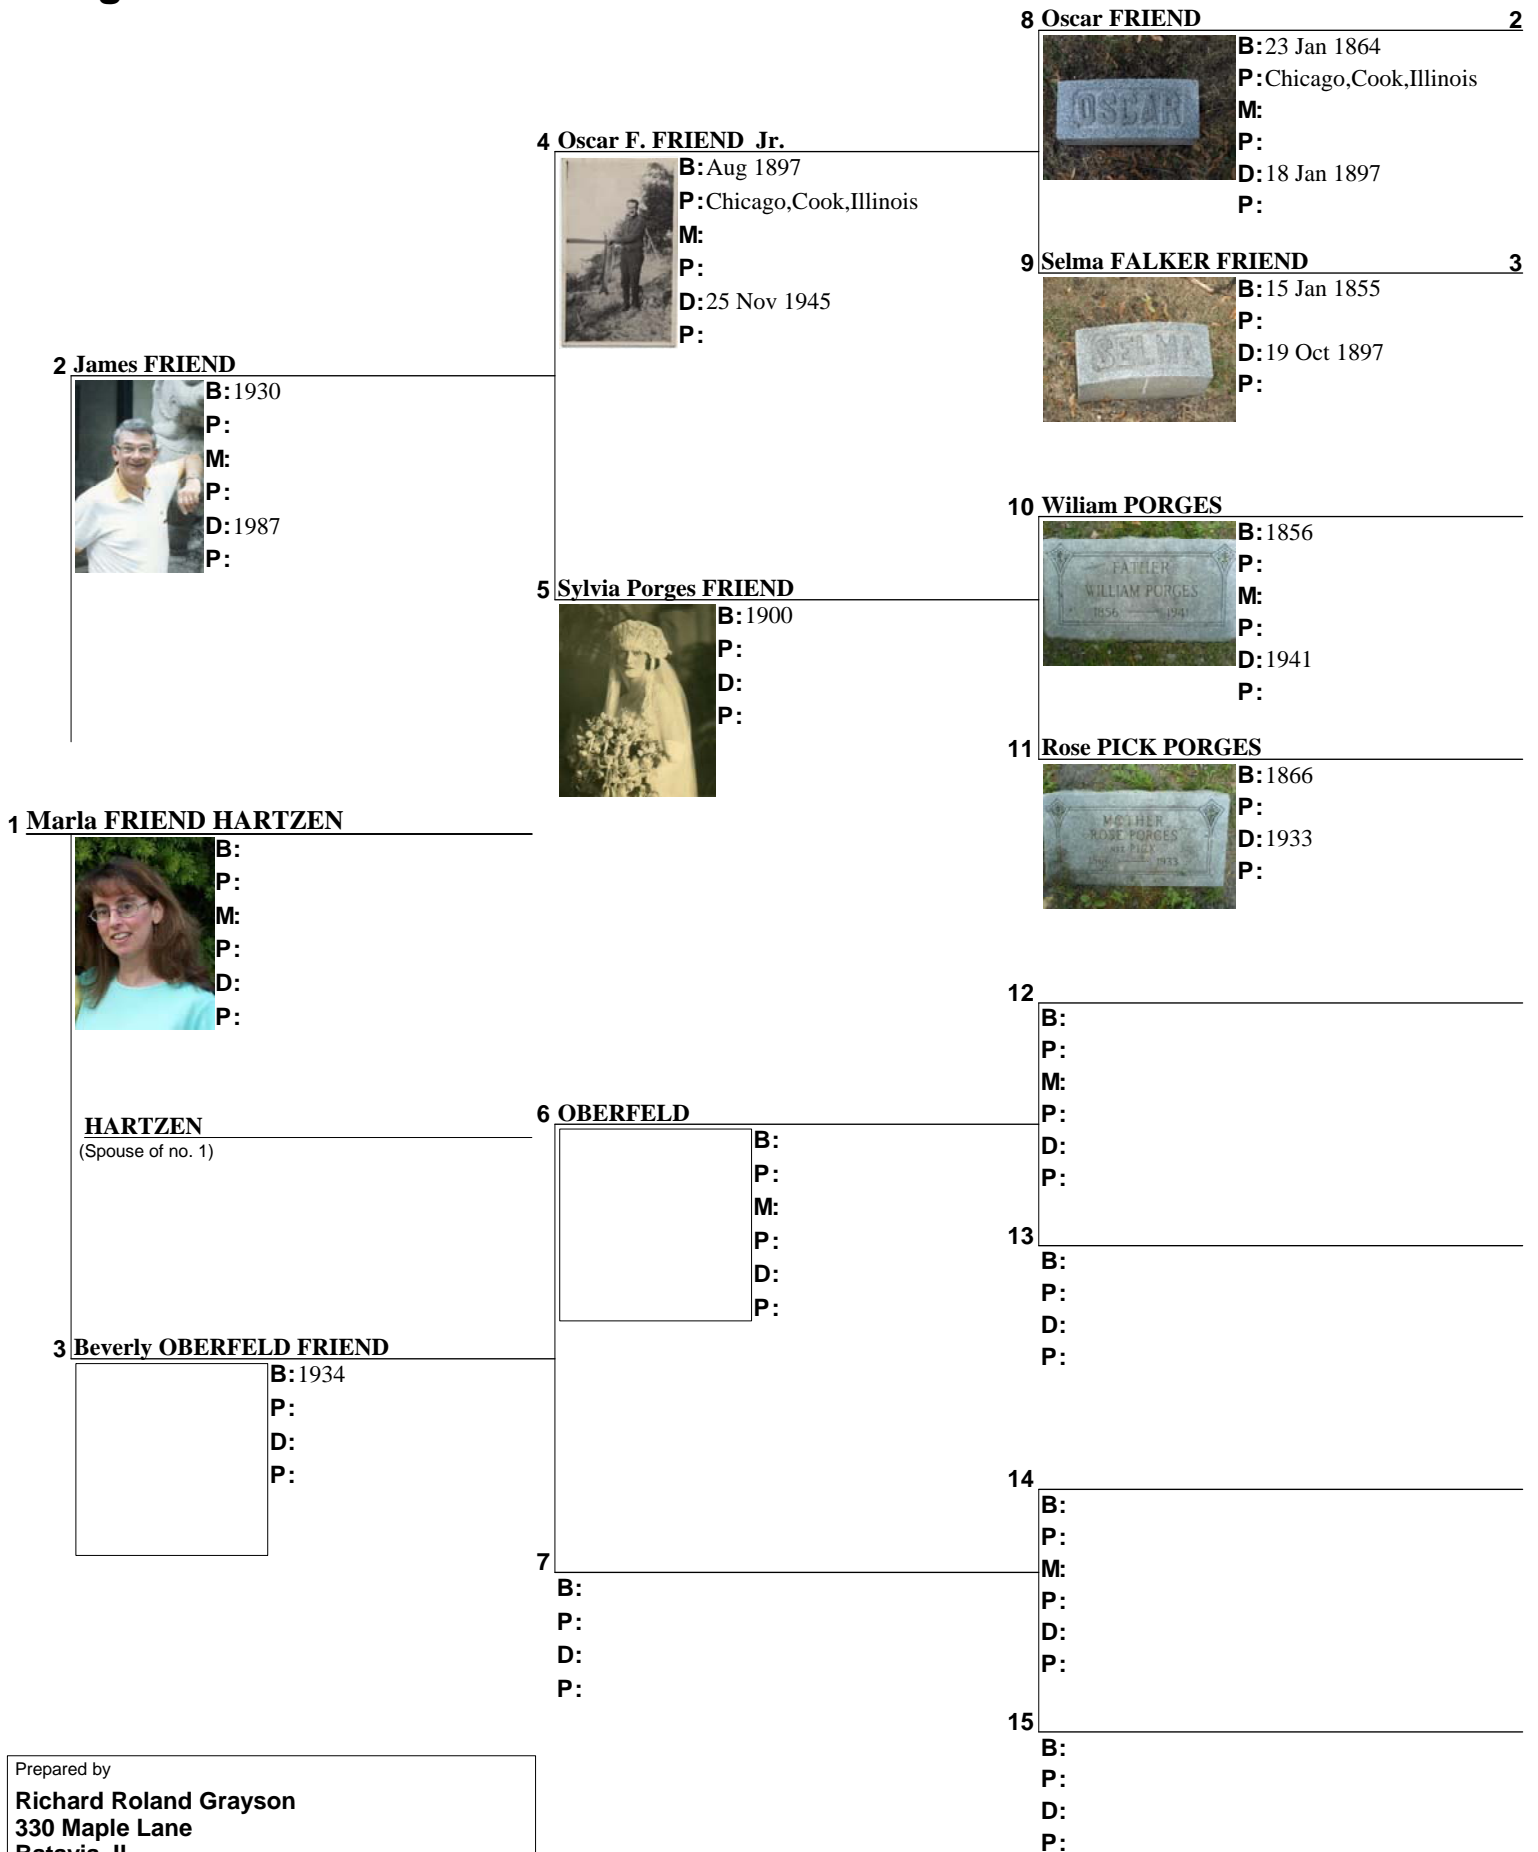

Pedigree Chart

Chart no. 1

Prepared by
Richard Roland Grayson
 330 Maple Lane
 Batavia, IL

Telephone number
630-377-7073

Date prepared
29 Jul 2009

Pedigree Chart

No. 1 on this chart is the same as No. 8 on chart no. 1.

8
B:
P:
M:
P:
D:
P:

9
B:
P:
D:
P:

10
B:
P:
M:
P:
D:
P:

11
B:
P:
D:
P:

12
B:
P:
M:
P:
D:
P:

13
B:
P:
D:
P:

14
B:
P:
M:
P:
D:
P:

15
B:
P:
D:
P: