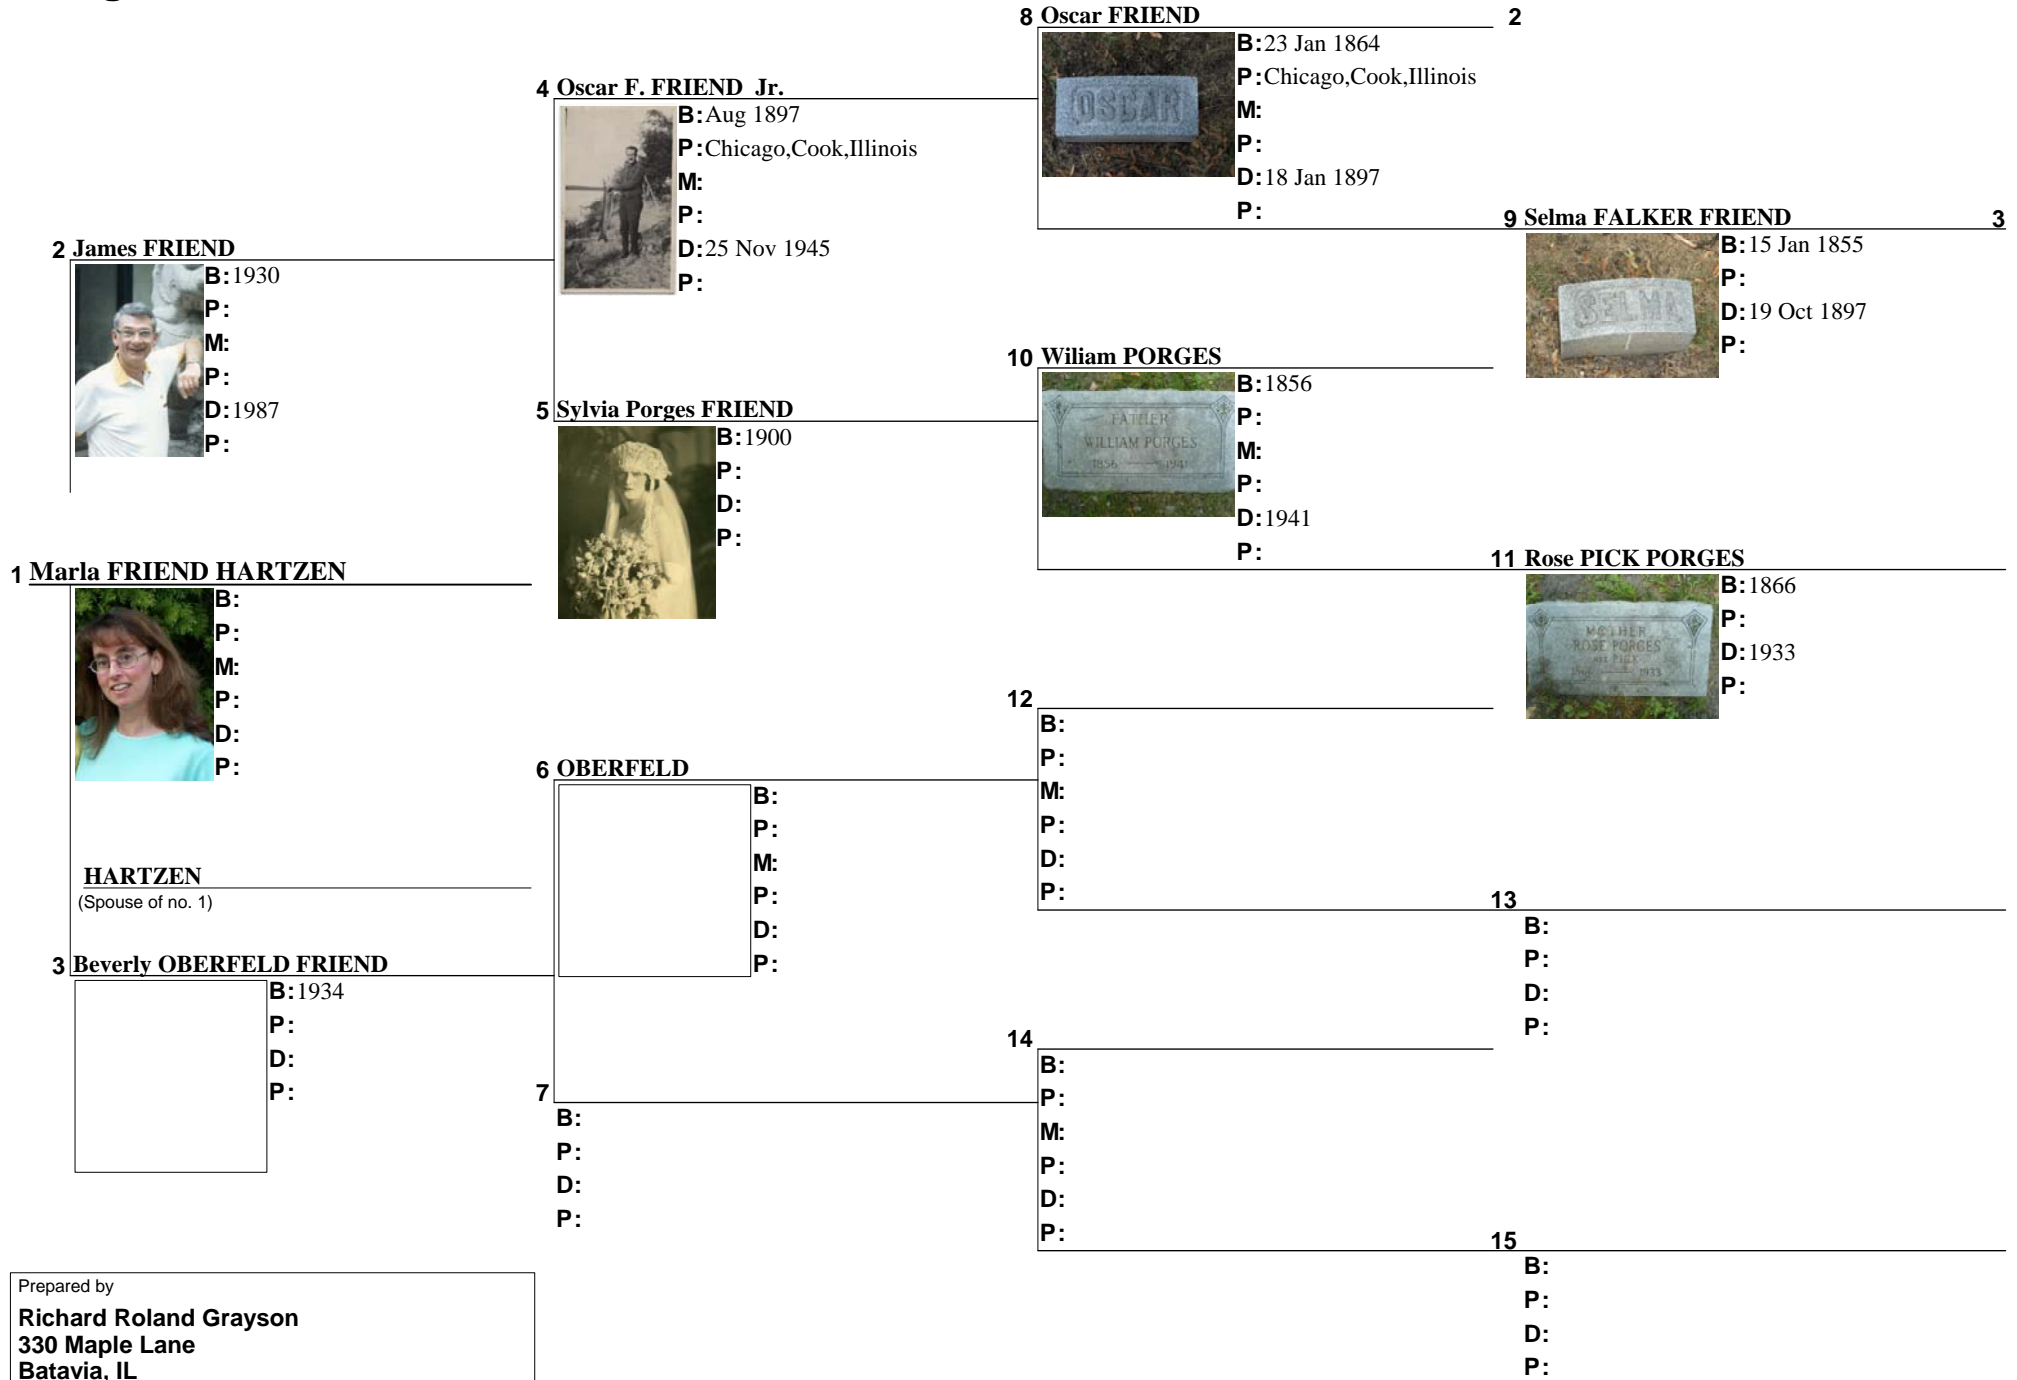

Pedigree Chart

Prepared by
Richard Roland Grayson
 330 Maple Lane
 Batavia, IL

Telephone number
630-377-7073

Date prepared
29 Jul 2009

Pedigree Chart

No. 1 on this chart is the same as No. 8 on chart no. 1.

2 Berman FRIEND

B: 1827
P: Darmstadt
M:
P:
D: 1906
P:

4

B:
P:
M:
P:
D:
P:

5

B:
P:
D:
P:

1 Oscar FRIEND

B: 23 Jan 1864
P: Chicago, Cook, Illinois
M:
P:
D: 18 Jan 1897
P: