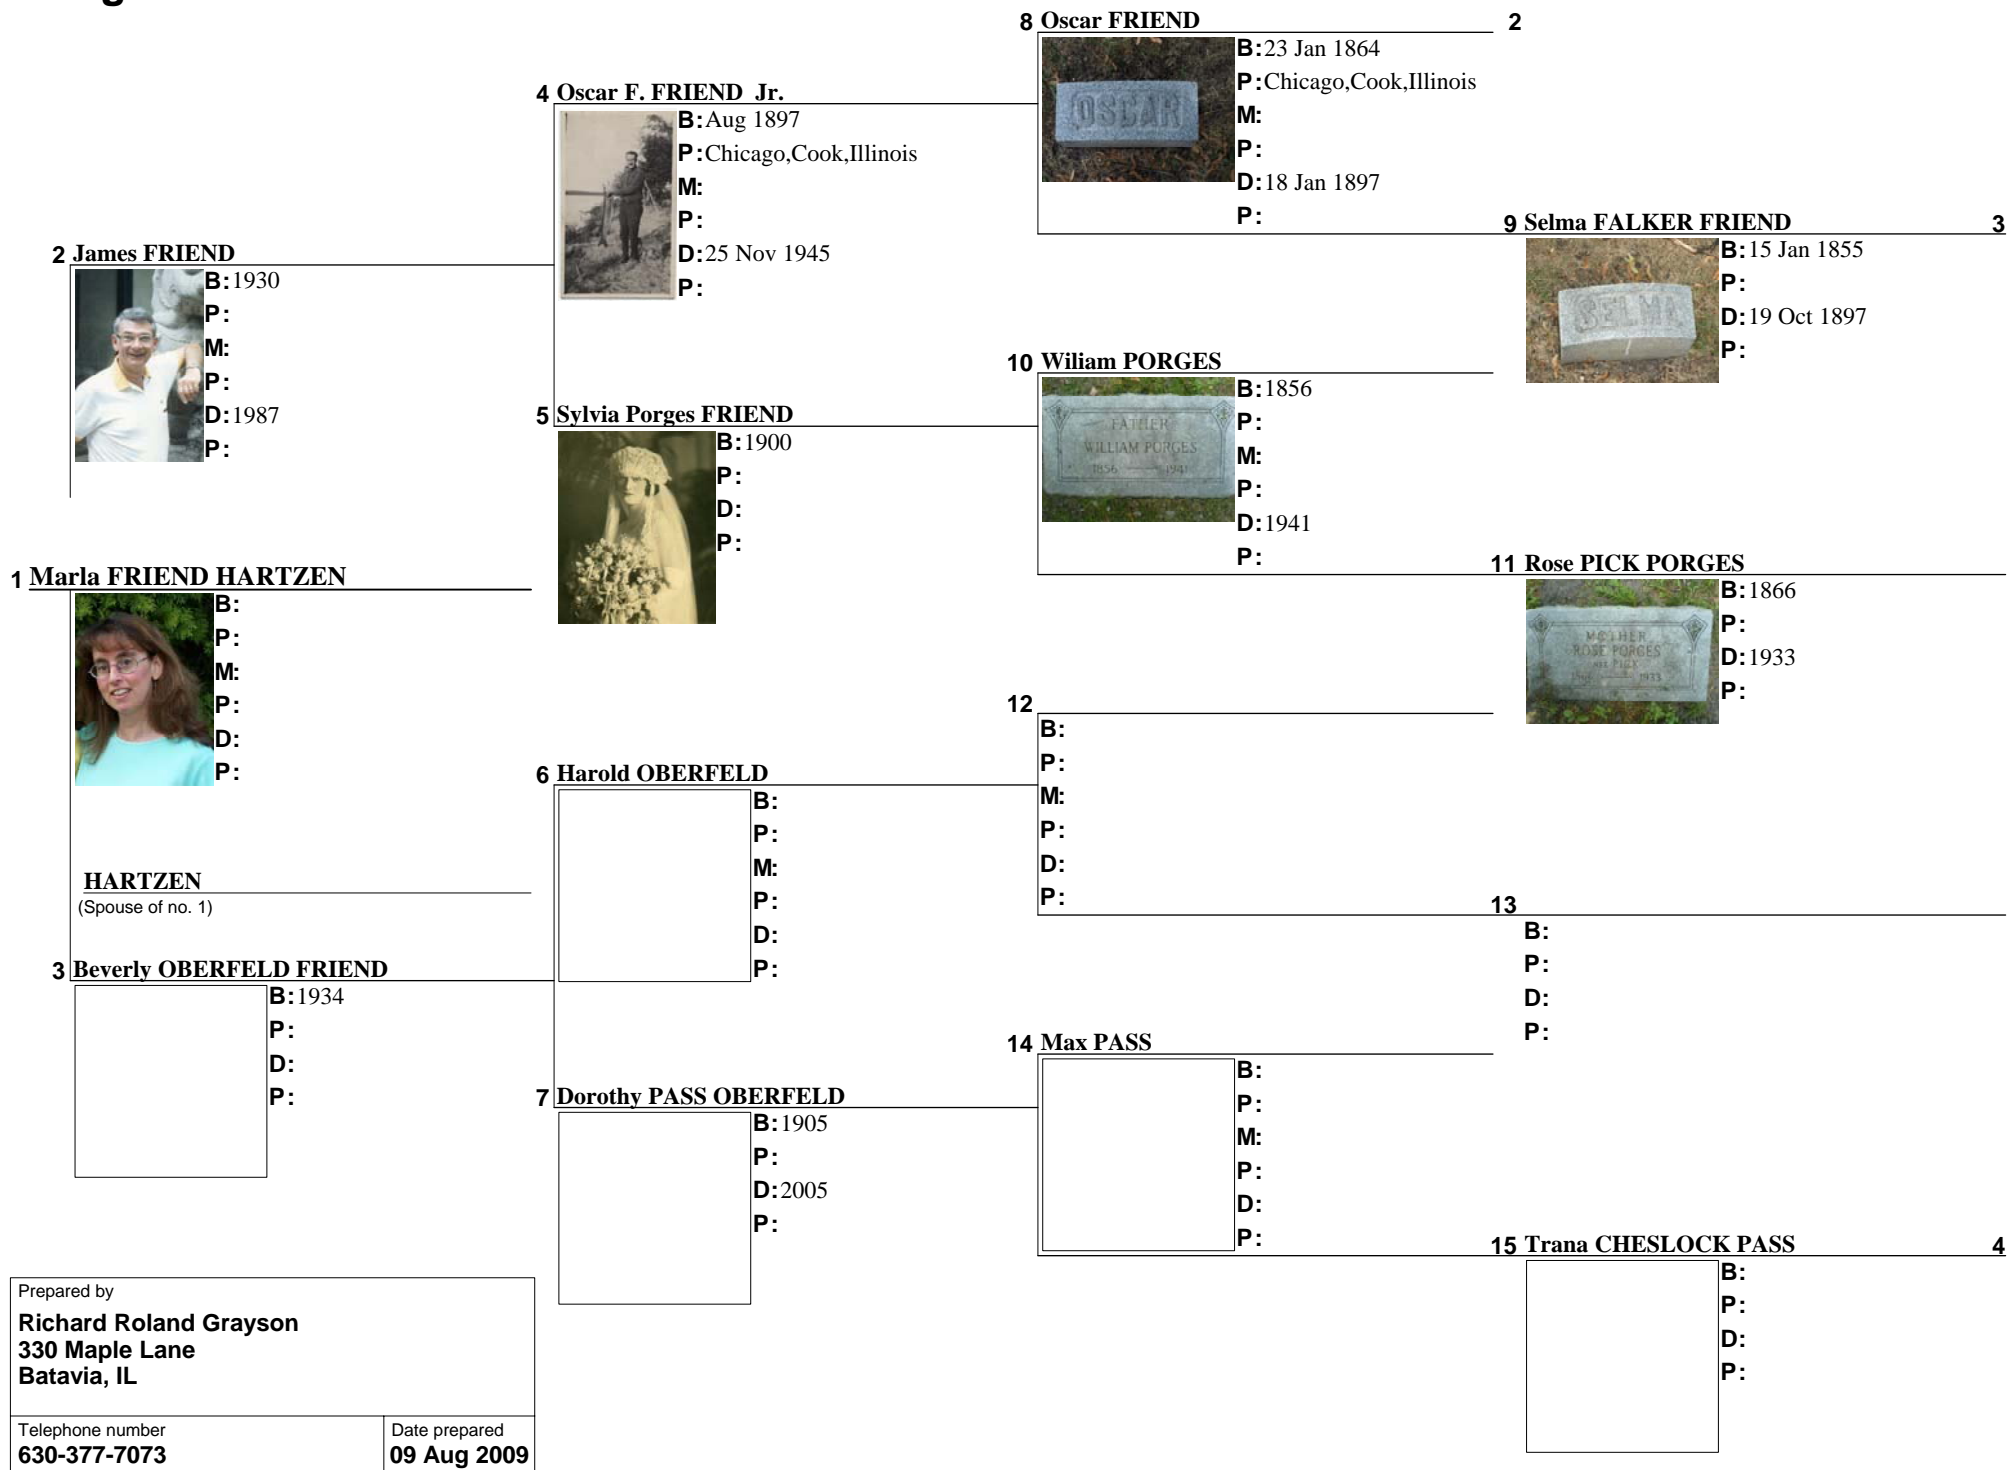

Pedigree Chart

Prepared by
Richard Roland Grayson
 330 Maple Lane
 Batavia, IL

Telephone number
630-377-7073

Date prepared
09 Aug 2009

Pedigree Chart

No. 1 on this chart is the same as No. 8 on chart no. 1.

2 Berman FRIEND

B: 1827
P: Darmstadt
M:
P:
D: 1906
P:

4

B:
P:
M:
P:
D:
P:

5

B:
P:
D:
P:

1 Oscar FRIEND

B: 23 Jan 1864
P: Chicago, Cook, Illinois
M:
P:
D: 18 Jan 1897
P: