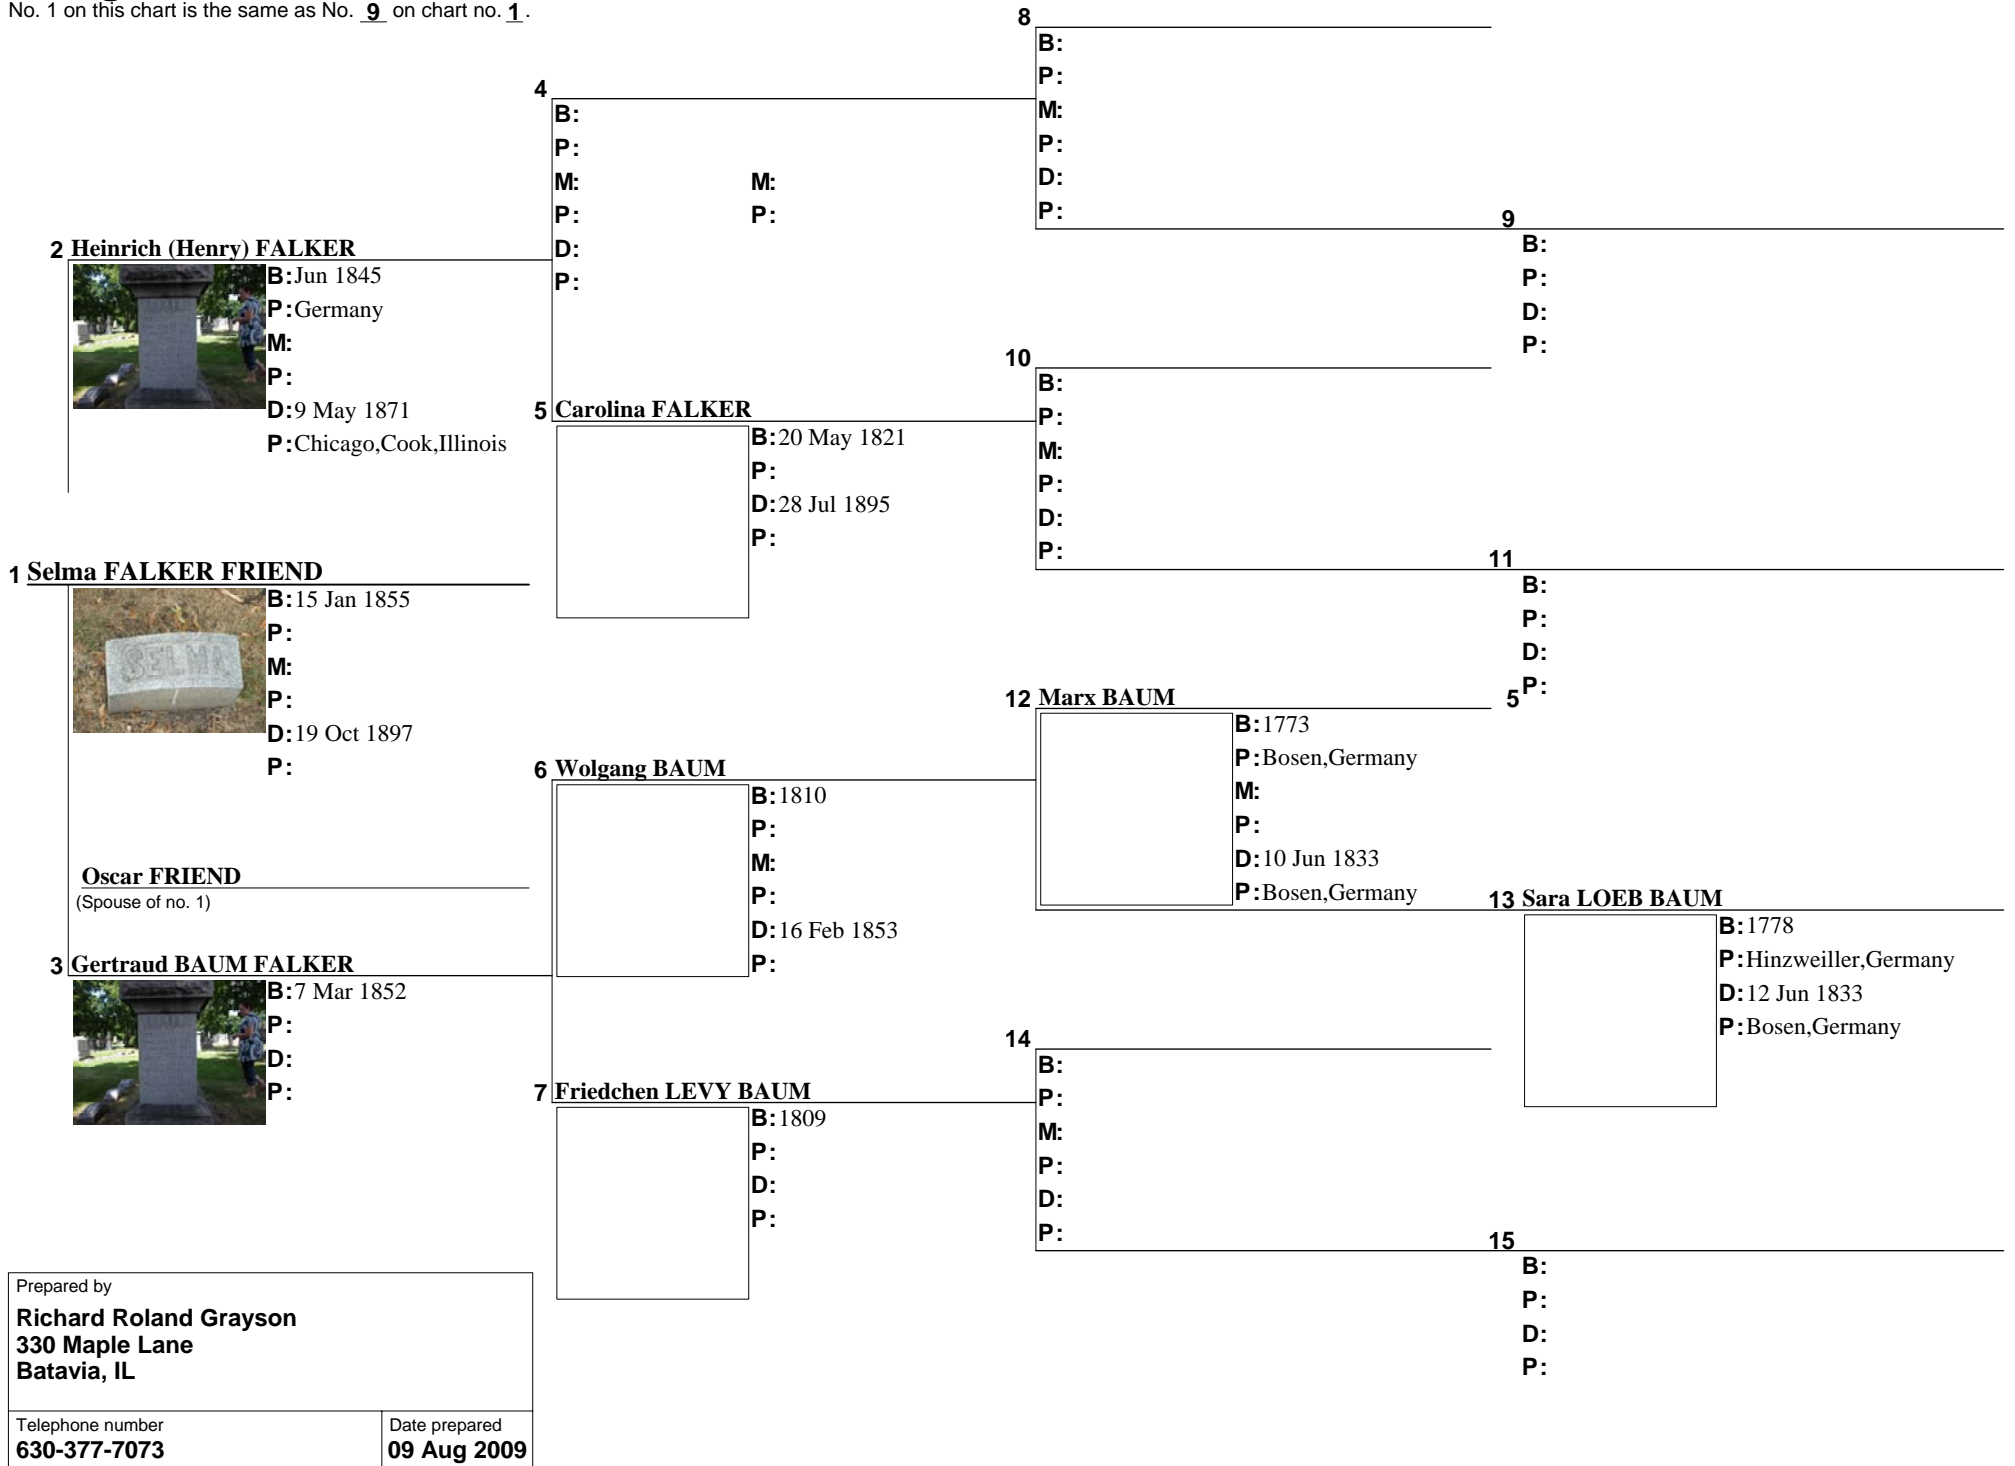

12

B:
P:
M:
P:
D:
P:

13

B:
P:
D:
P:

14

B:
P:
M:
P:
D:
P:

15

B:
P:
D:
P:

Prepared by Richard Roland Grayson 330 Maple Lane Batavia, IL	
Telephone number 630-377-7073	Date prepared 09 Aug 2009

Pedigree Chart

No. 1 on this chart is the same as No. **9** on chart no. **1**.

Prepared by
Richard Roland Grayson
 330 Maple Lane
 Batavia, IL