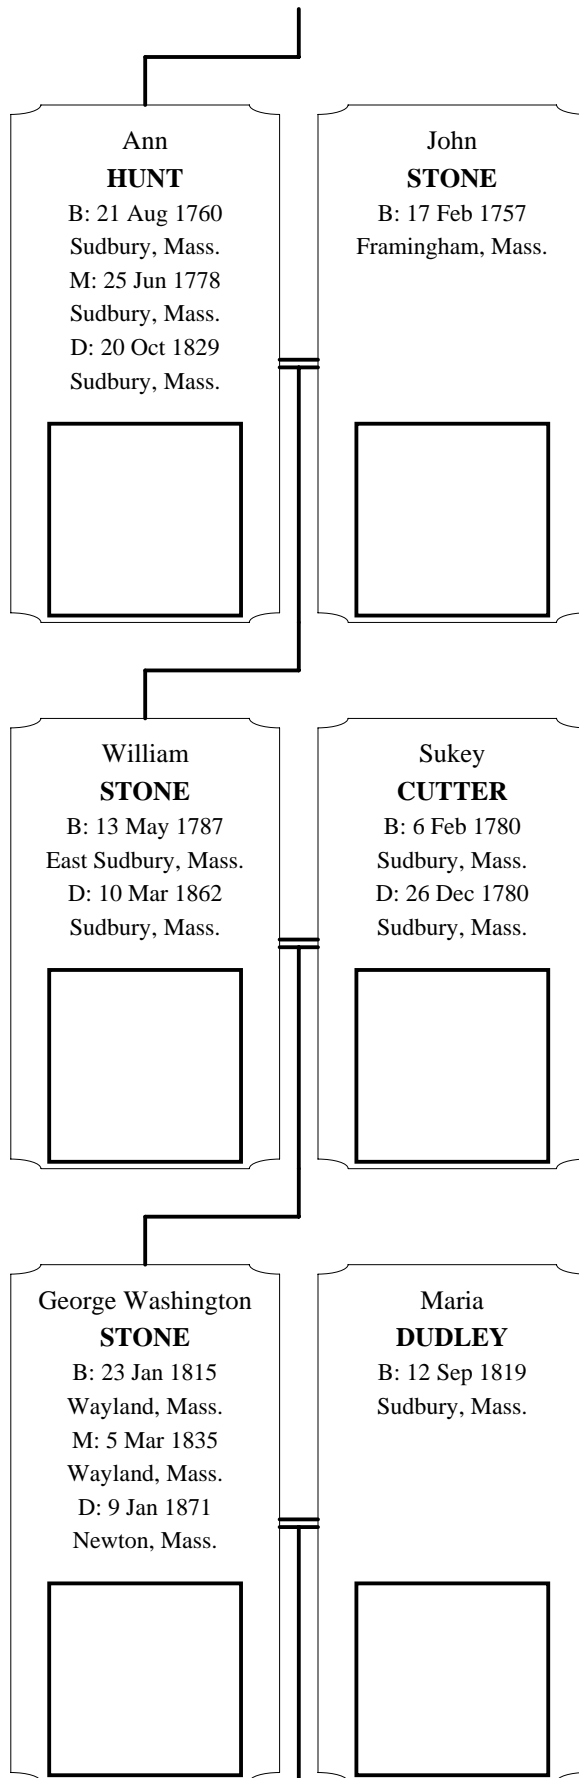

# Line of Descent Between William WHITE and Paul Daniel GRAYSON

Martha Dudley

**STONE**

B: 26 Jan 1840  
SS, M, Massachusetts  
M: 23 Jun 1859  
D: 29 Apr 1915  
S, M, Massachusetts

Wyman S.

**TASKER**

B: 10 Aug 1834  
Cabot, W, Vermont  
D: 29 Apr 1900  
A, M, Massachusetts

William Frederick  
**TASKER**

B: 16 Feb 1861  
M, M, Massachusetts  
M: 1 Feb 1882  
G, F, Massachusetts  
D: 8 Mar 1935  
H, P, Massachusetts

Henrietta  
**HEIDELL-TASKEI**

B: 23 Aug 1863  
A, A, New York  
D: 8 Mar 1935  
Chicago, Cook, Illinois

Una May  
**TASKER-GRAYSO**

B: 7 Mar 1883  
G, F, Massachusetts  
M: 21 Apr 1902  
I, Marion, Indiana  
D: 8 Mar 1958  
Chicago, Cook, Illinois

Howard  
**GRAYSON**

B: 15 Oct 1877  
Madison, J, Indiana  
D: 17 Nov 1948  
Chicago, Cook, Illinois

<p>Roland Howard <b>GRAYSON</b> B: 15 Apr 1903 I, Marion, Indiana M: 1 Jun 1924 Chicago, Cook, Illinois D: 21 May 1989 Geneva, Kane, Illinois</p> 	<p>Sylvia <b>MANDELBAUM-G</b> B: 27 Apr 1905 Chicago, Cook, Illinois D: 27 Sep 1988 St. Charles, K, Illinois</p> 	<p>Dorothy <b>GRAYSON-SMITH</b> B: 5 Sep 1907 Chicago, Cook, Illinois D: 30 Sep 1984 Elk Grove, C, Illinois</p> 	<p>Virginia Aline <b>GRAYSON-DANIE</b> B: 13 Jul 1911 Chicago, Cook, Illinois D: 22 Nov 1995 California</p> 	<p>Lotta May Marjorie <b>GRAYSON-SEILEI</b> B: 16 Nov 1921 Chicago, Cook, Illinois D: Jan 1990 Sandy, Utah</p> 
--	--	---	---	--