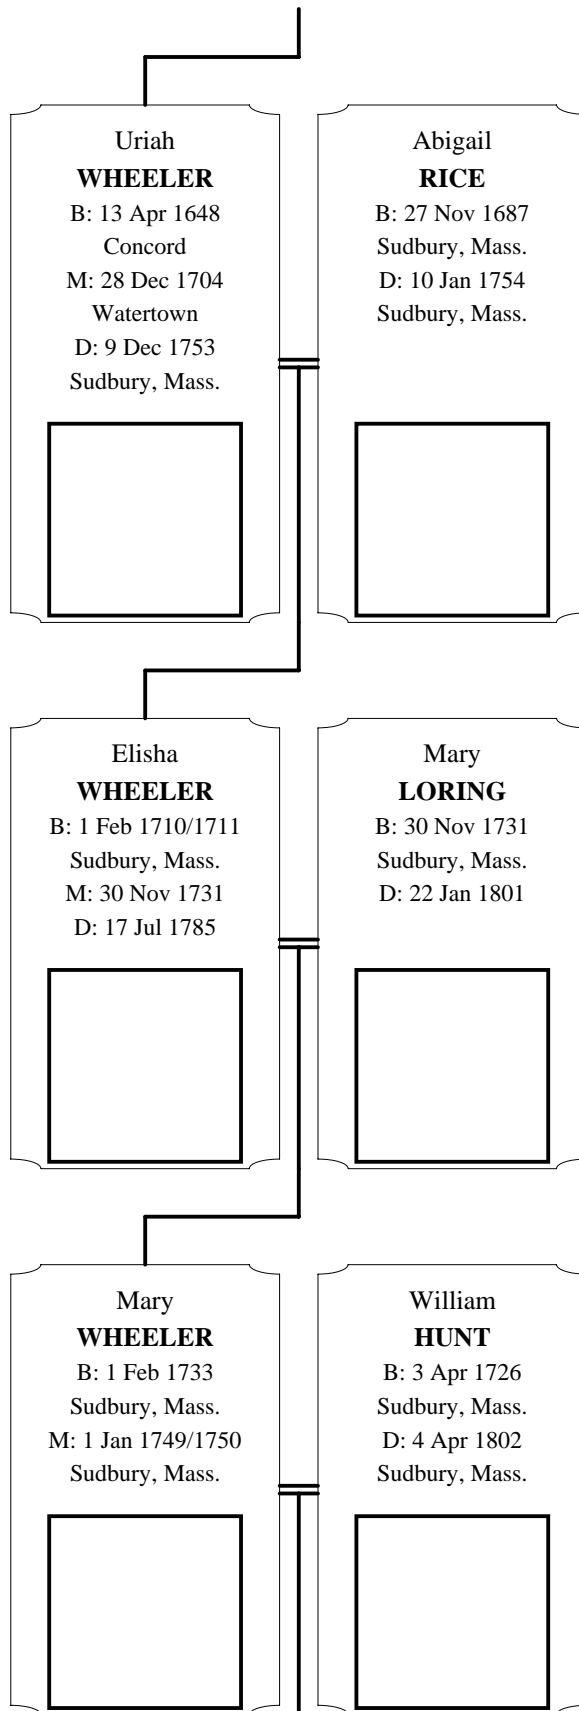

# Line of Descent Between William WHITE and Paul Daniel GRAYSON

Martha Dudley

**STONE**

B: 26 Jan 1840  
SS, M, Massachusetts  
M: 23 Jun 1859  
D: 29 Apr 1915  
S, M, Massachusetts

Wyman S.

**TASKER**

B: 10 Aug 1834  
Cabot, W, Vermont  
D: 29 Apr 1900  
A, M, Massachusetts

William Frederick  
**TASKER**

B: 16 Feb 1861  
M, M, Massachusetts  
M: 1 Feb 1882  
G, F, Massachusetts  
D: 8 Mar 1935  
H, P, Massachusetts

Henrietta  
**HEIDELL-TASKEI**

B: 23 Aug 1863  
A, A, New York  
D: 8 Mar 1935  
Chicago, Cook, Illinois

Una May  
**TASKER-GRAYSO**

B: 7 Mar 1883  
G, F, Massachusetts  
M: 21 Apr 1902  
I, Marion, Indiana  
D: 8 Mar 1958  
Chicago, Cook, Illinois

Howard  
**GRAYSON**

B: 15 Oct 1877  
Madison, J, Indiana  
D: 17 Nov 1948  
Chicago, Cook, Illinois

<p>Roland Howard <b>GRAYSON</b> B: 15 Apr 1903 I, Marion, Indiana M: 1 Jun 1924 Chicago, Cook, Illinois D: 21 May 1989 Geneva, Kane, Illinois</p> 	<p>Sylvia <b>MANDELBAUM-G</b> B: 27 Apr 1905 Chicago, Cook, Illinois D: 27 Sep 1988 St. Charles, K, Illinois</p> 	<p>Dorothy <b>GRAYSON-SMITH</b> B: 5 Sep 1907 Chicago, Cook, Illinois D: 30 Sep 1984 Elk Grove, C, Illinois</p> 	<p>Virginia Aline <b>GRAYSON-DANIE</b> B: 13 Jul 1911 Chicago, Cook, Illinois D: 22 Nov 1995 California</p> 	<p>Lotta May Marjorie <b>GRAYSON-SEILEI</b> B: 16 Nov 1921 Chicago, Cook, Illinois D: Jan 1990 Sandy, Utah</p> 
--	--	---	---	--