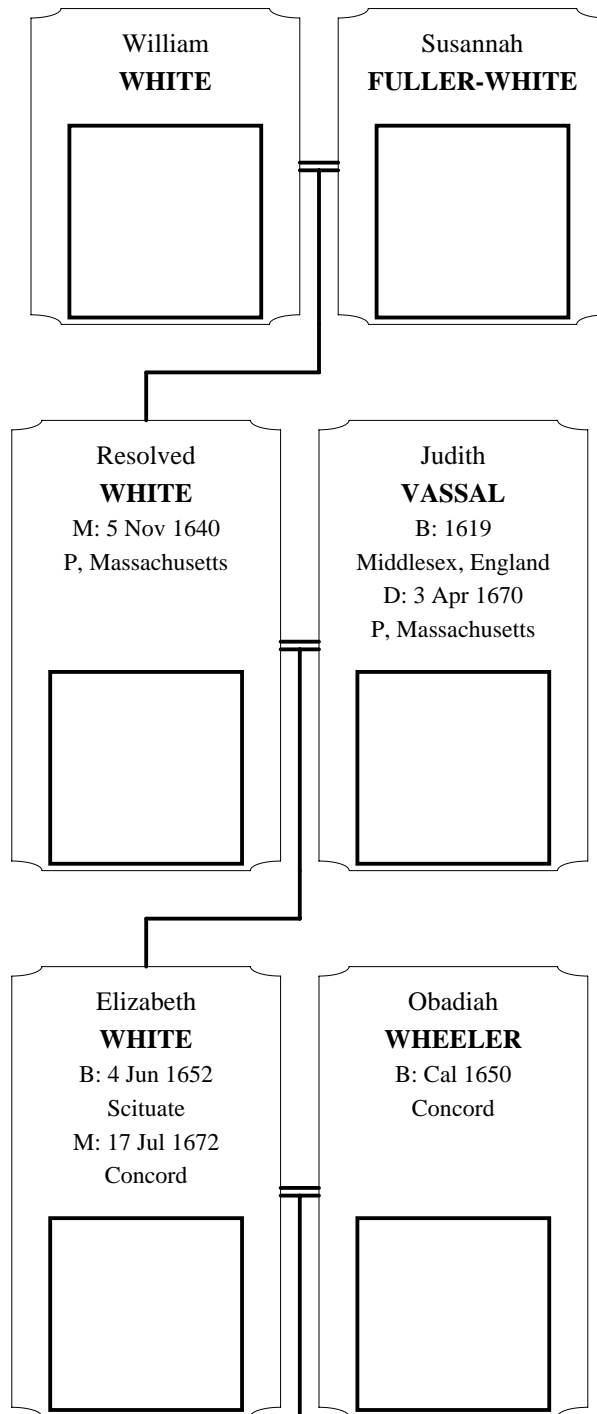

# Line of Descent Between William WHITE and Paul Daniel GRAYSON

Martha Dudley

**STONE**

B: 26 Jan 1840  
SS, M, Massachusetts  
M: 23 Jun 1859  
D: 29 Apr 1915  
S, M, Massachusetts

Wyman S.

**TASKER**

B: 10 Aug 1834  
Cabot, W, Vermont  
D: 29 Apr 1900  
A, M, Massachusetts

William Frederick  
**TASKER**

B: 16 Feb 1861  
M, M, Massachusetts  
M: 1 Feb 1882  
G, F, Massachusetts  
D: 8 Mar 1935  
H, P, Massachusetts

Henrietta  
**HEIDELL-TASKEI**

B: 23 Aug 1863  
A, A, New York  
D: 8 Mar 1935  
Chicago, Cook, Illinois

Una May  
**TASKER-GRAYSO**

B: 7 Mar 1883  
G, F, Massachusetts  
M: 21 Apr 1902  
I, Marion, Indiana  
D: 8 Mar 1958  
Chicago, Cook, Illinois

Howard  
**GRAYSON**

B: 15 Oct 1877  
Madison, J, Indiana  
D: 17 Nov 1948  
Chicago, Cook, Illinois