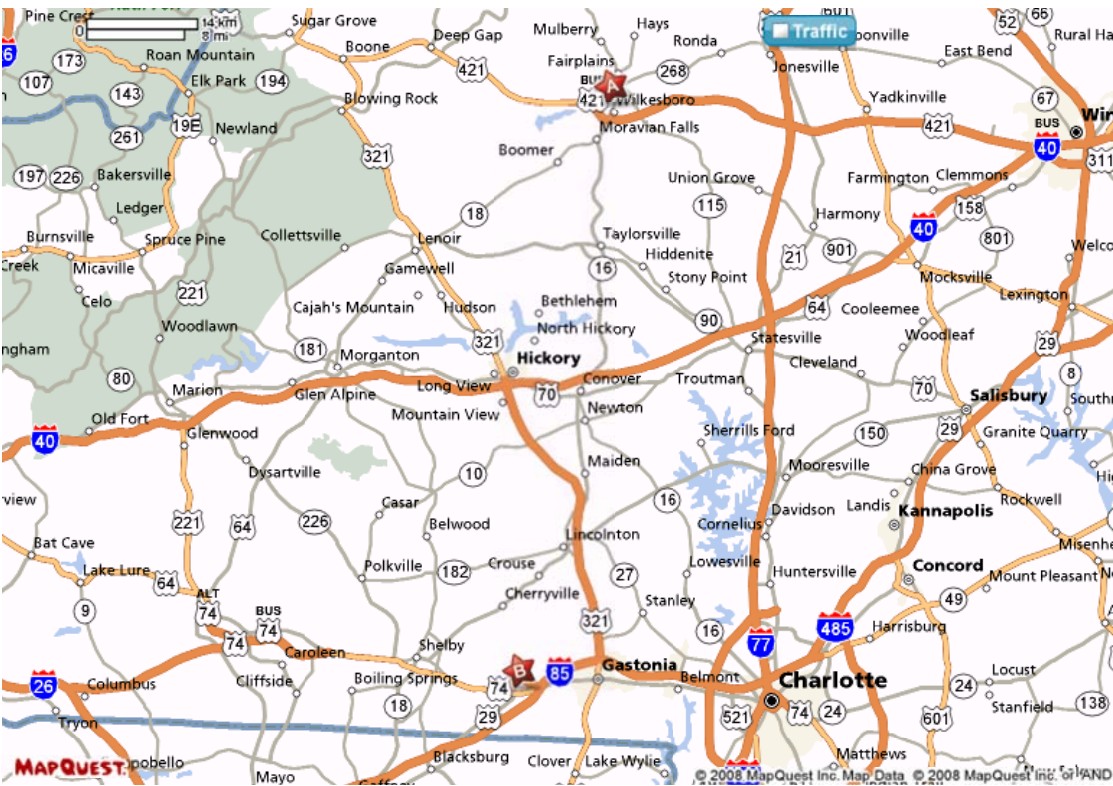

END Kings Mountain, NC

Total Estimated Time: 1 hour 39 minutes
Total Estimated Distance: 85.22 miles
Total Estimated Fuel Cost:

▼ Directions from A to B:

- 1: Start out going SOUTHWEST on CHERRY ST. 0.0 mi
- 2: Turn LEFT onto S CHERRY ST. 3.8 mi
- 3: Stay STRAIGHT to go on S CHERRY ST. 13.6 mi
- 4: Turn LEFT onto NC-9. 0.5 mi
- 5: Turn RIGHT onto NC-16/3RD ST SW. Continue to follow NC-16. 15.1 mi
- 6: Turn LEFT onto THORNBURG DR NE. 0.1 mi
- 7: Merge onto I-40 W. 8.3 mi
- 8: Merge onto US-321 S via EXIT 123A toward NC-127 S/LINCOLNTON /GASTONIA. 33.7 mi
- 9: Merge onto I-85 S toward KINGS MOUNTAIN. 6.6 mi
- 10: Merge onto US-74 W via EXIT 10B toward KINGS MOUNTAIN/SHELBY. 2.7 mi
- 11: Take the NC-216 exit toward KINGS MOUNTAIN/CHERRYVILLE. 0.3 mi
- 12: Turn LEFT onto N PIEDMONT AVE/NC-216. 0.5 mi
- 13: End at Kings Mountain, NC

Estimated Time: 1 hour 39 minutes Estimated Distance: 85.22 miles

Total Estimated Time: 1 hour 39 minutes

Total Estimated Distance: 85.22 miles

Sponsored Links

Hotel Rooms

Find Charlotte Hotels to Suit Your Budget at YellowPages.com
Hotels.YellowPages.com/Charlotte

Hotels at Expedia

Save up to 50% on Hotels at Expedia
And Now Earn ThankYou Points Too!
www.Expedia.com

Sponsored Links

Kings Mountain NC Homes

See Latest Kings Mountain NC Homes
View Maps, Photos & Detailed Info
www.HomeListingsFinder.com/NC

Mountain Homes

Refreshing Summer Climate. Cottages from $400s. Homesites from $200s.
www.bearlakereserve.com

All rights reserved. Use subject to License/Copyright Map Legend
Directions and maps are informational only. We make no warranties on the accuracy of their content, road conditions or