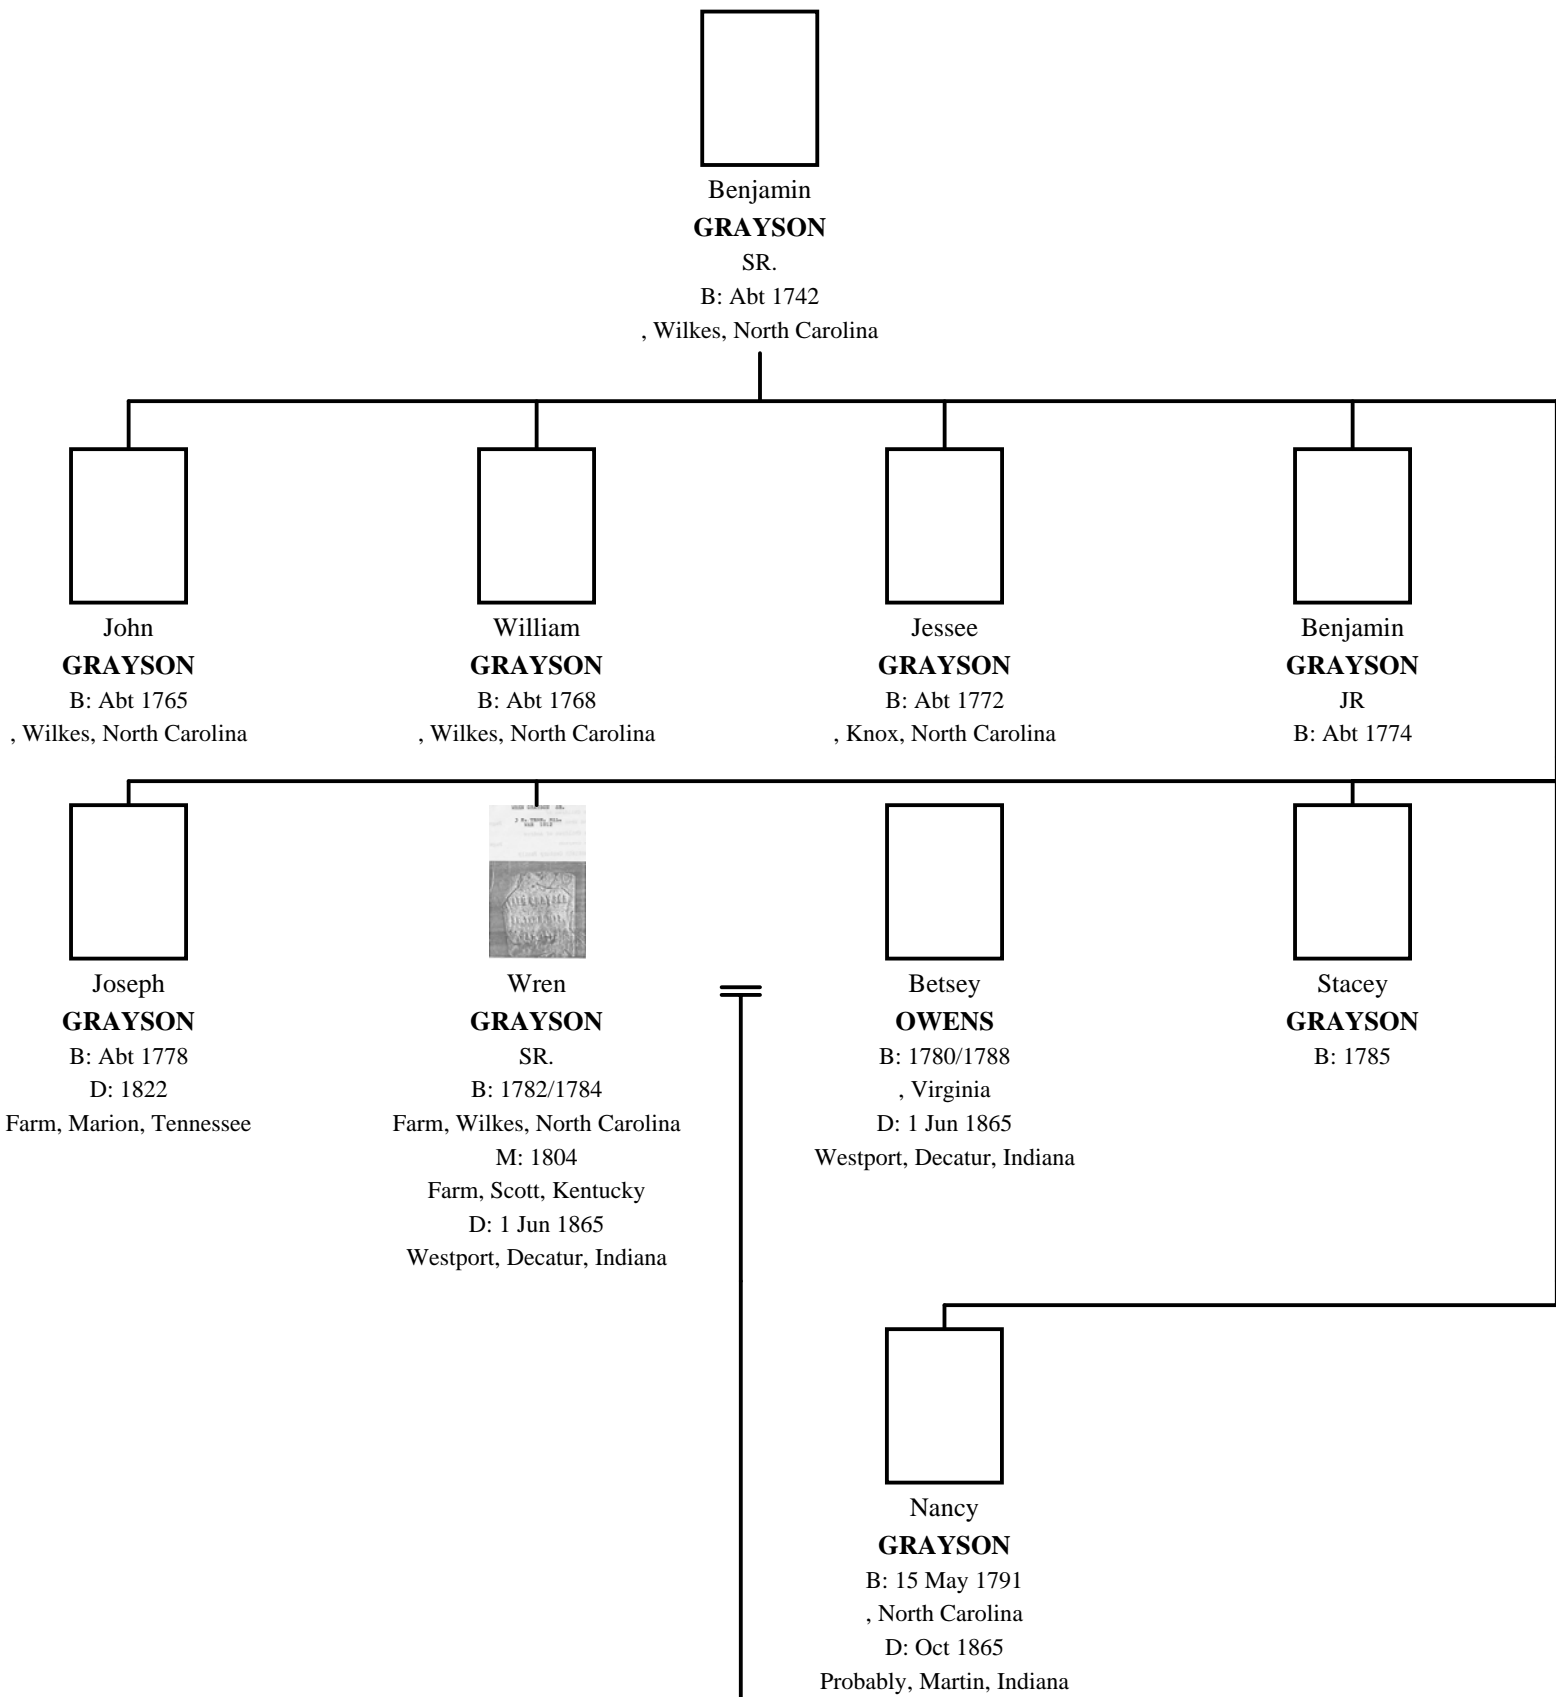

Line of Descent Between Benjamin GRAYSON SR. and Paul Daniel GRAYSON

John Wren
GRAYSON
B: 2 Nov 1805
, Scott, Kentucky
M: 1829
, Scott, Kentucky
D: 31 Jan 1882
Madison, Jefferson, Indiana

Permelia
CUMMINS
B: 1806
D: 14 Feb 1882