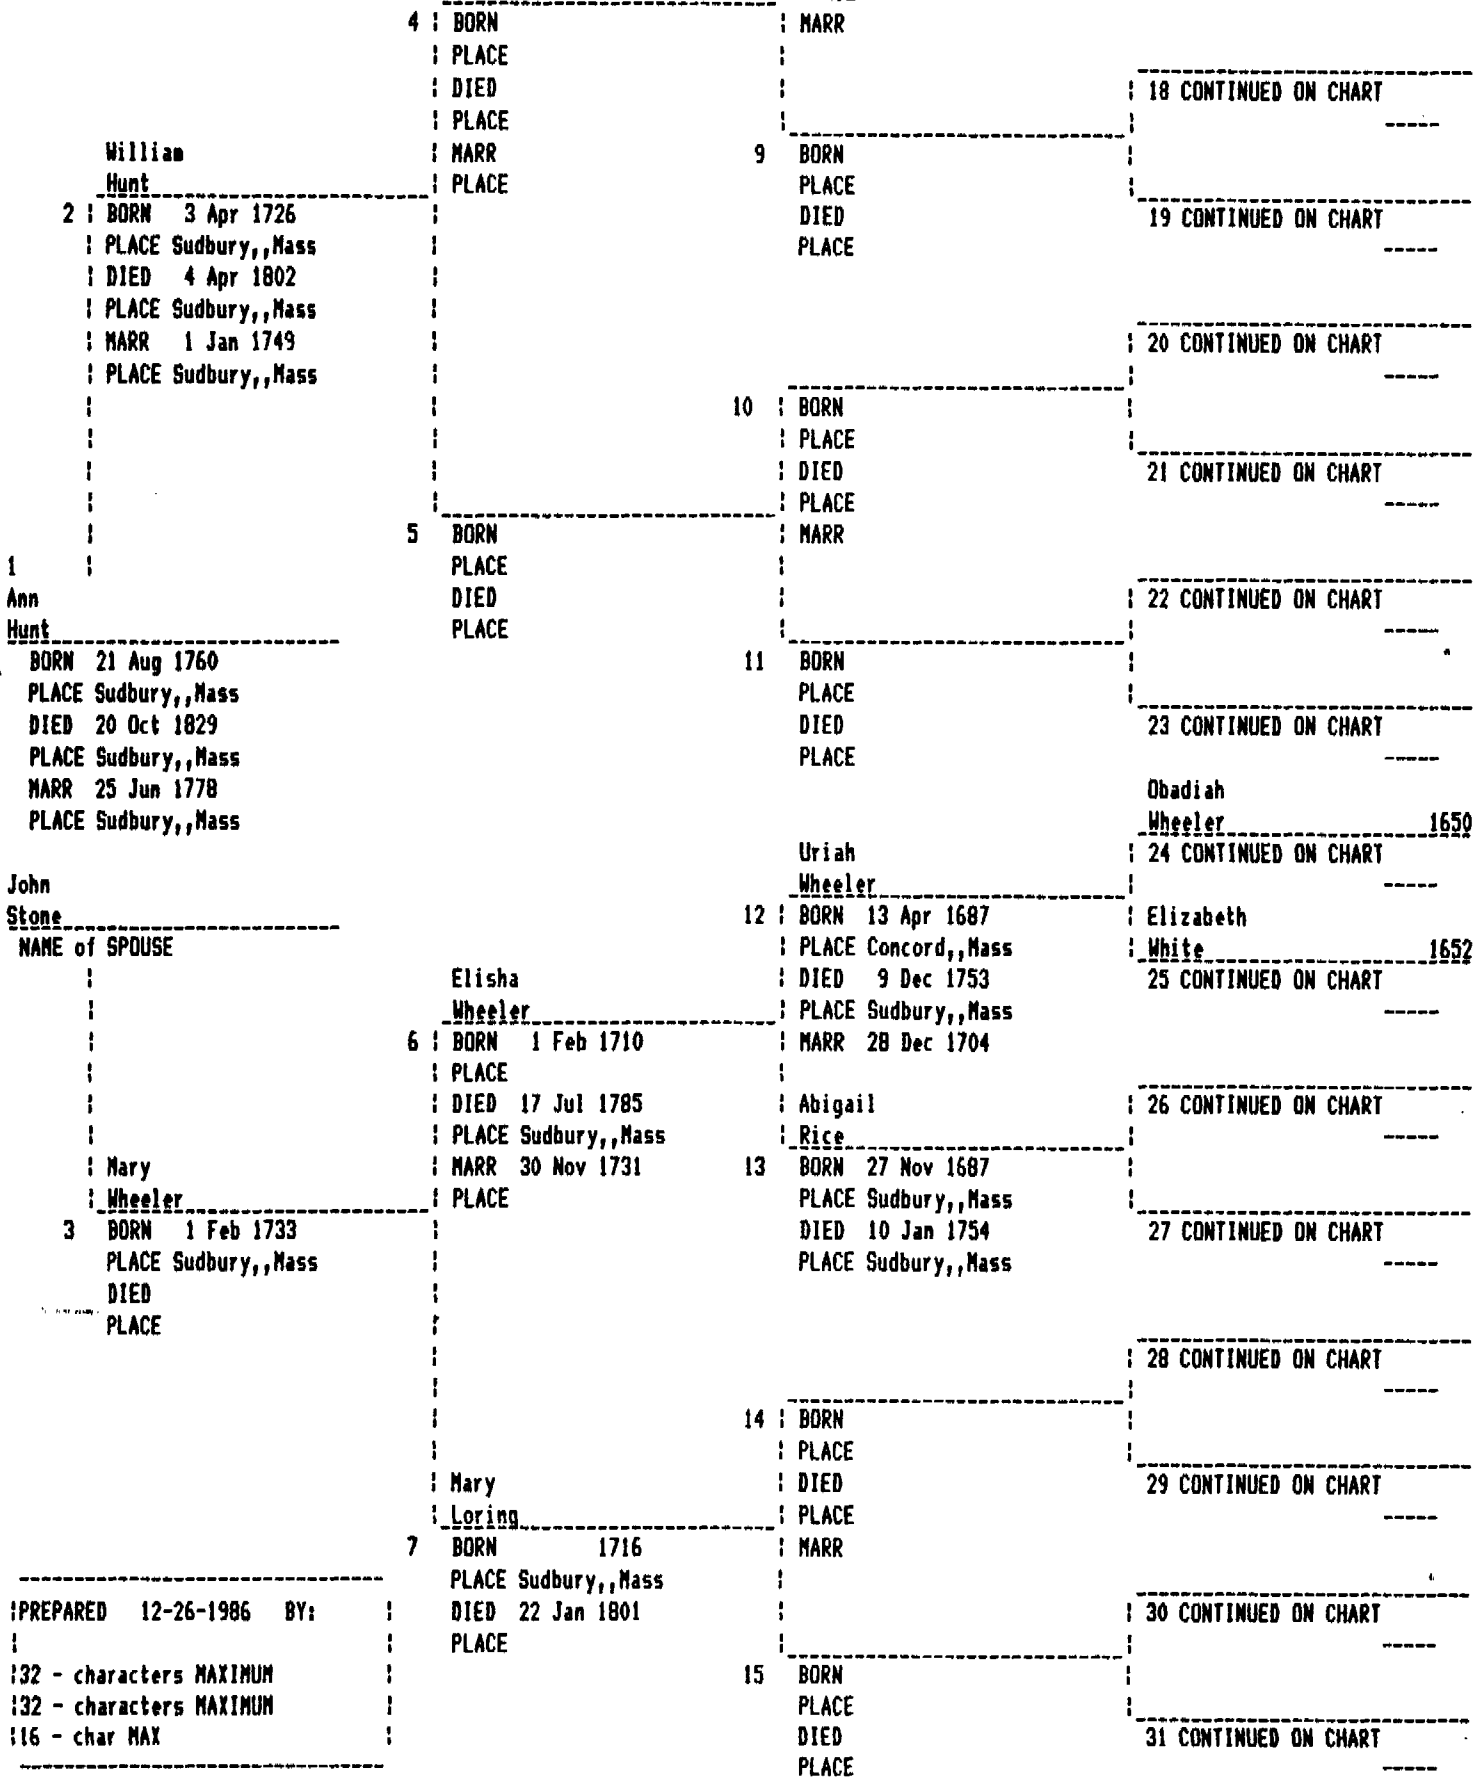

PEDIGREE CHART No. _____

No. 1 on this CHART is the same
as No. _____ on CHART No. _____

PREPARED 12-26-1986 BY: _____
_____
_____
_____