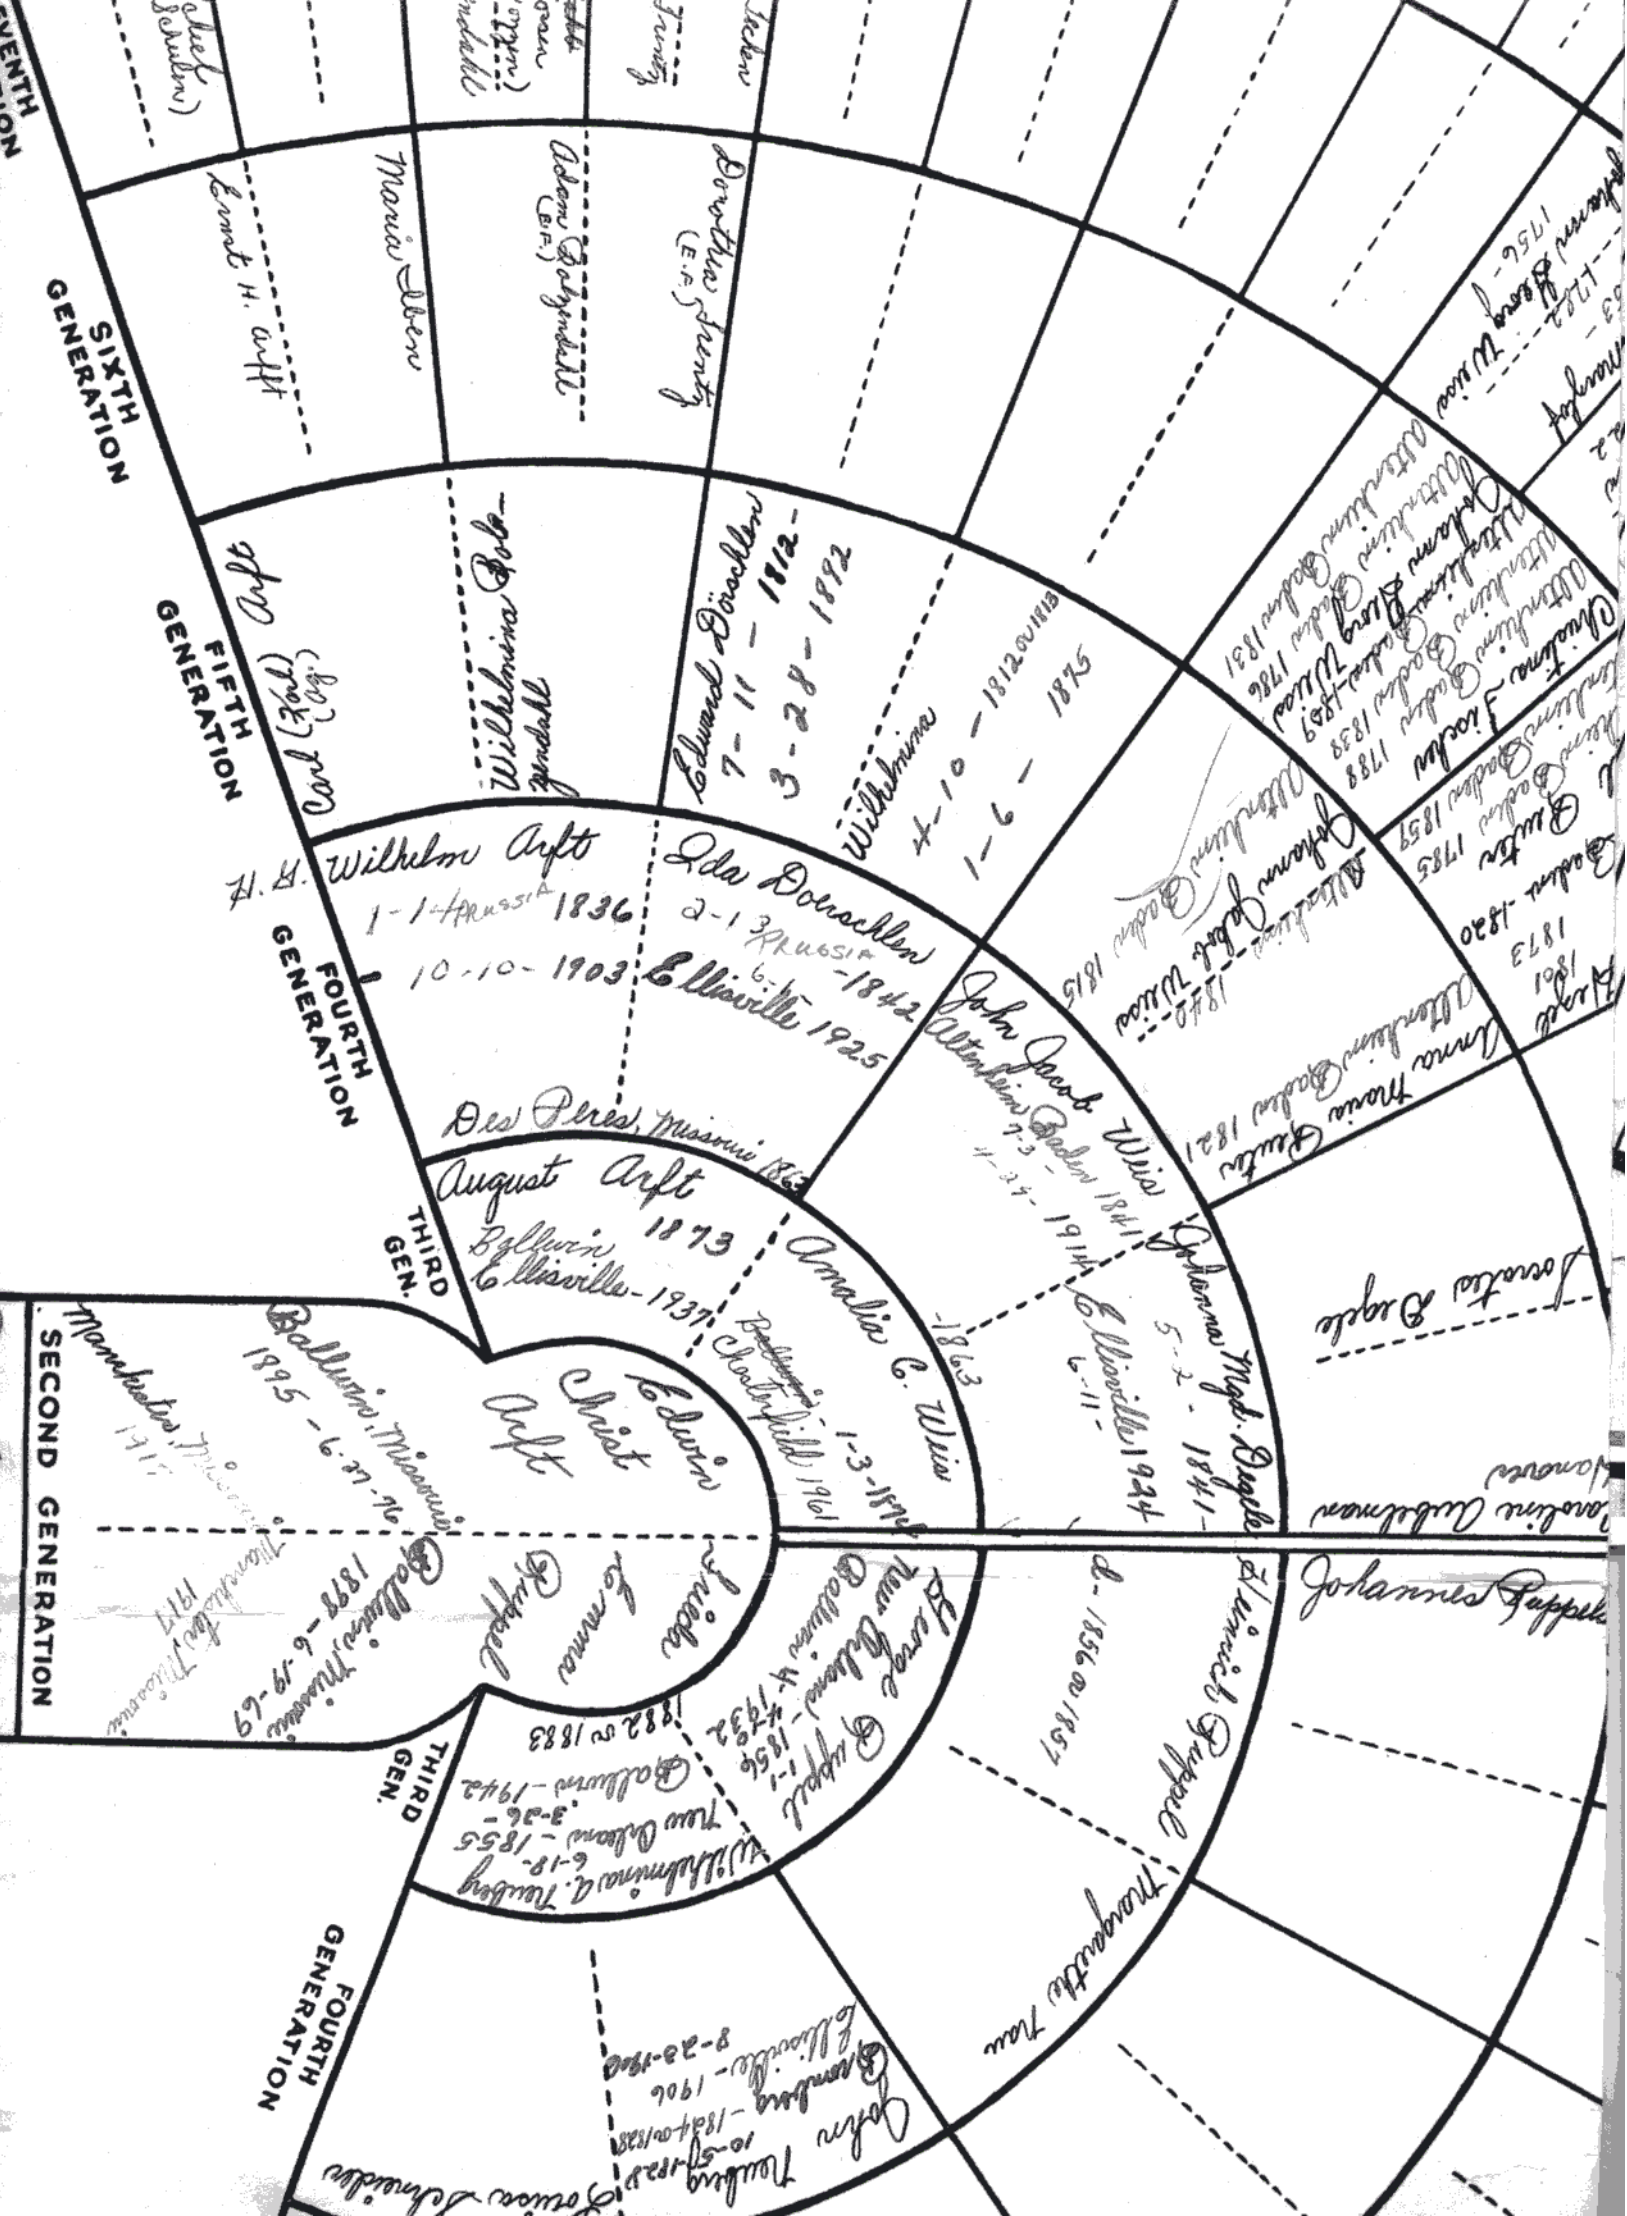

Ancestral

Far

Robert Ernest Wilfred Arft
 St. Louis 1931-B 7-31-31
 D 1-17-81
 m Ballwin, Missouri - 1957
 11-23-57
 Margaret Katherine Waddell

FIRST GENERATION

SECOND GENERATION

THIRD GEN.

FOURTH GENERATION

FIFTH GENERATION

SIXTH GENERATION

SEVENTH GENERATION

FOURTH GENERATION

THIRD GEN.

Ancestral

SIXTH GENERATION

Ernest H. Aft
Maurice Aft
Adams (E.F.) Aft
Dorothy Aft (E.F.)
John Aft
Mary Aft
John Aft
Mary Aft
John Aft
Mary Aft