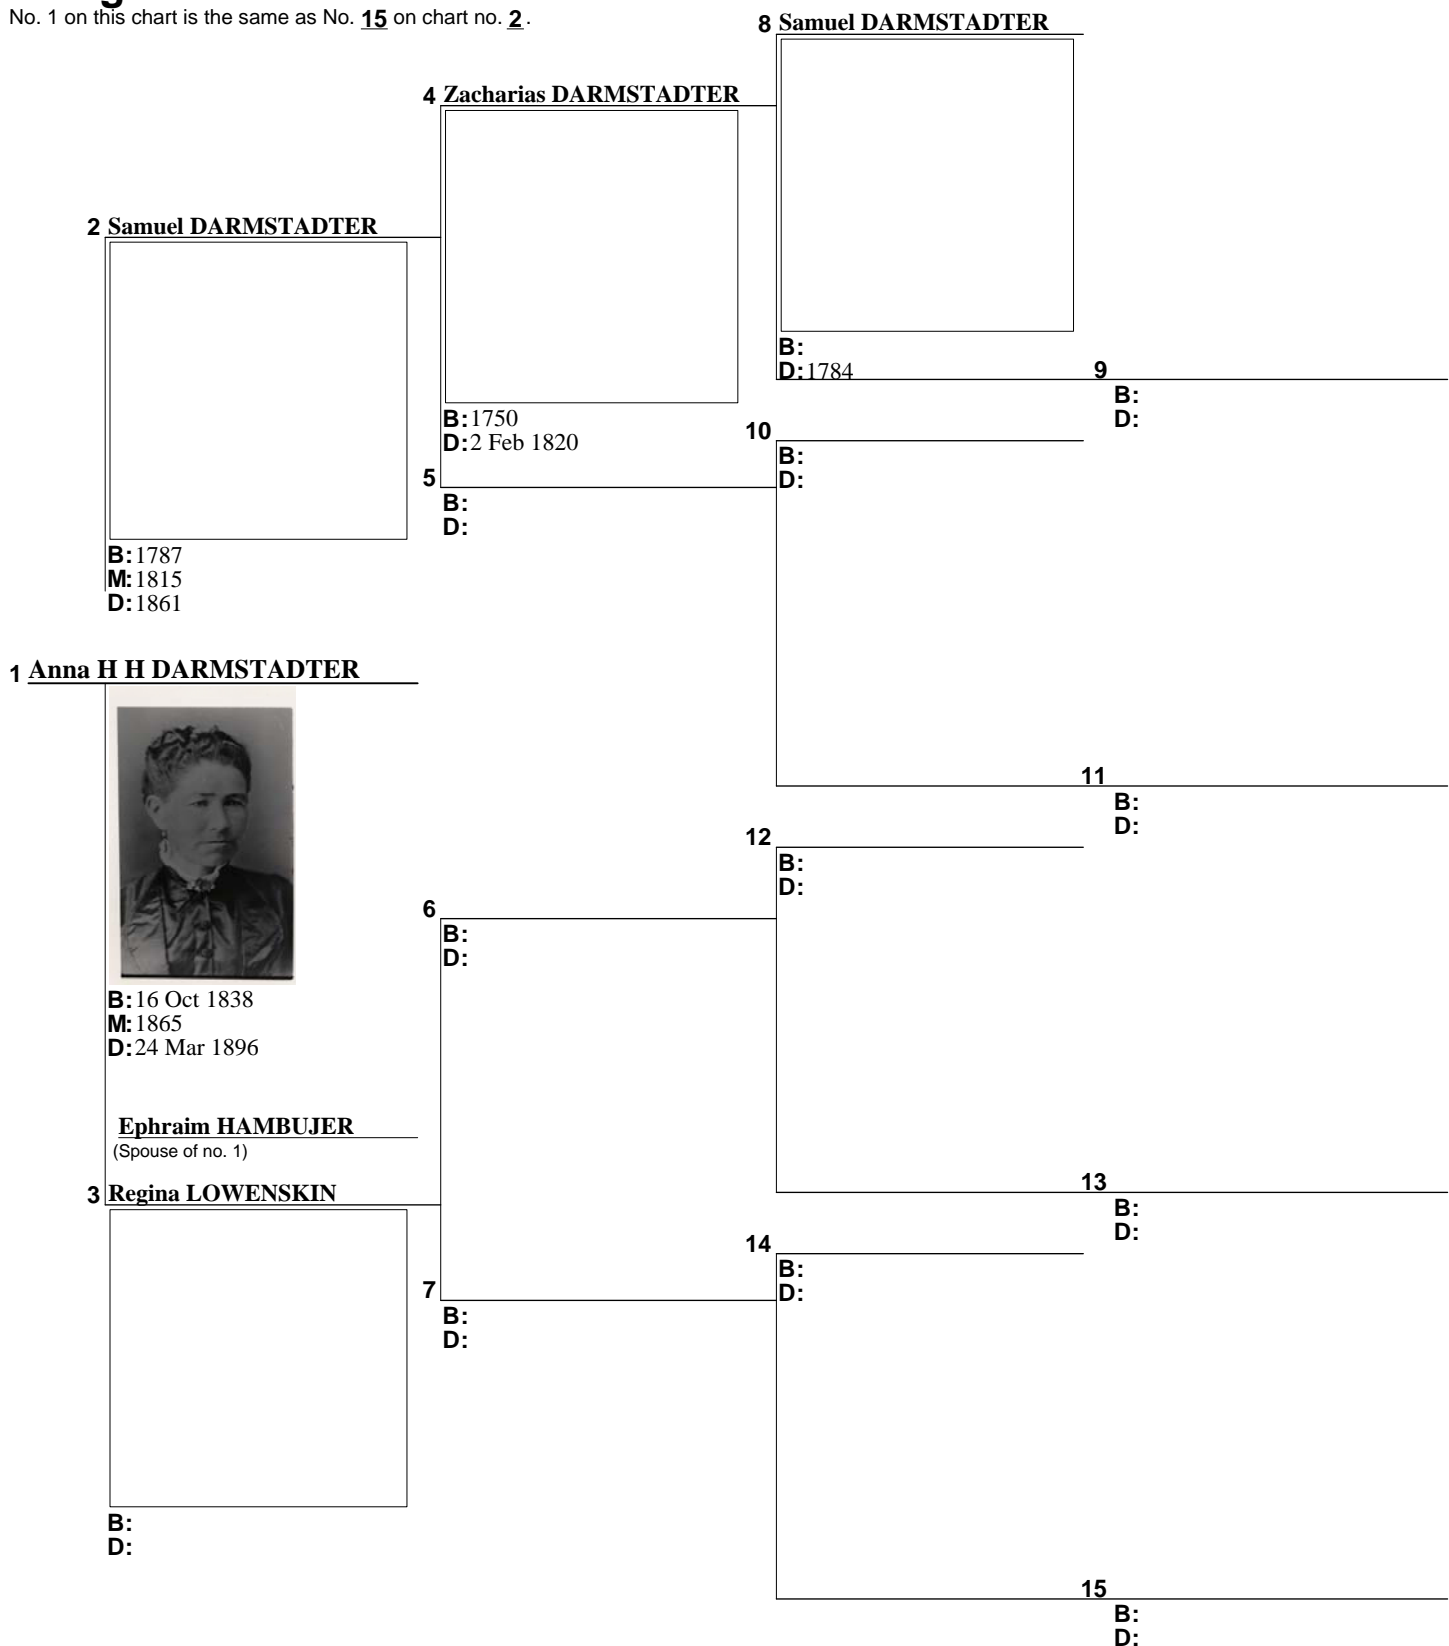

Pedigree Chart

No. 1 on this chart is the same as No. 15 on chart no. 2.

Prepared by
Richard Roland Grayson
330 Maple Lane
Batavia, IL

Telephone number 630-377-7073	Date prepared 29 Jun 2009