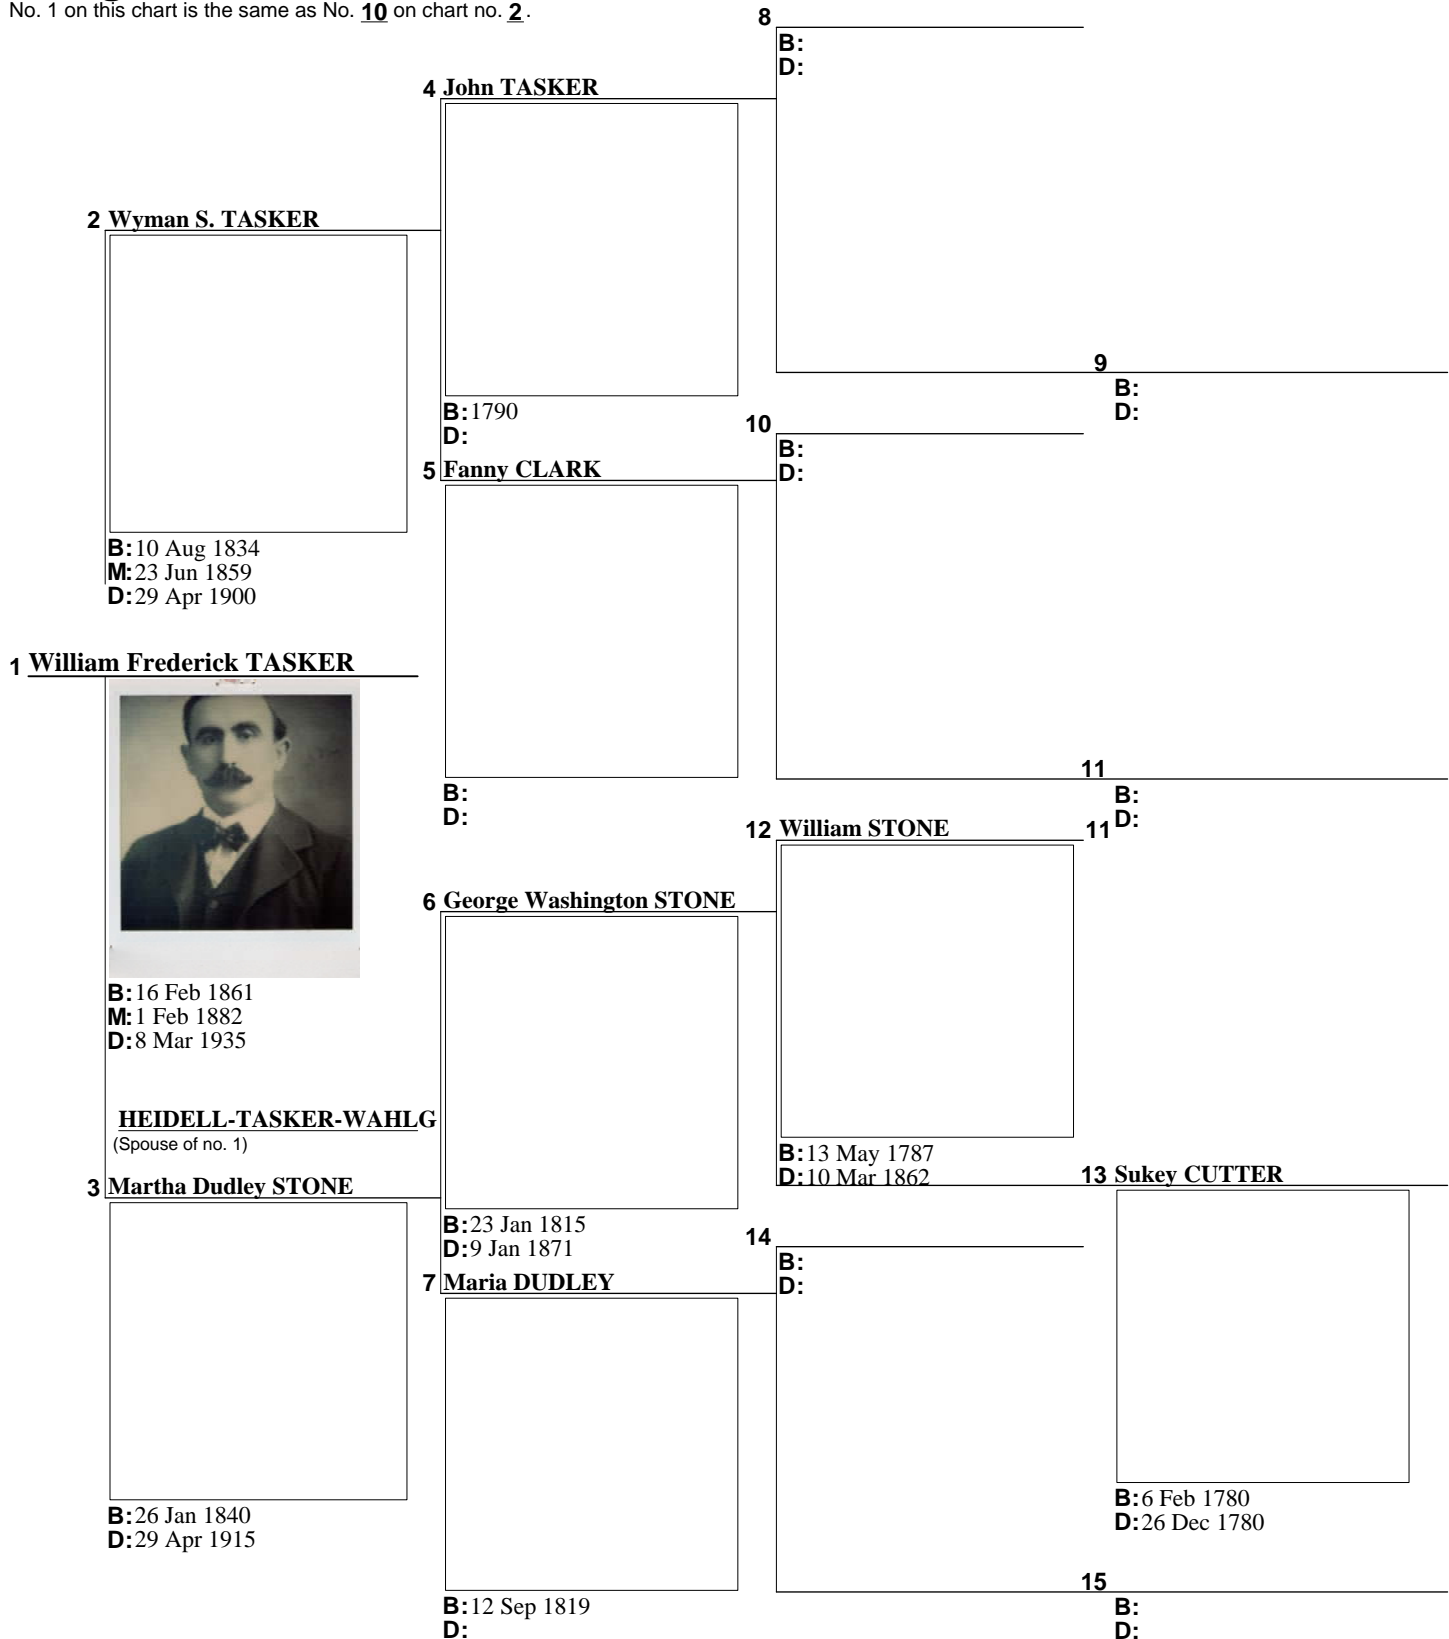

Pedigree Chart

No. 1 on this chart is the same as No. 10 on chart no. 2.

Prepared by
Richard Roland Grayson
330 Maple Lane
Batavia, IL

Telephone number 630-377-7073	Date prepared 29 Jun 2009