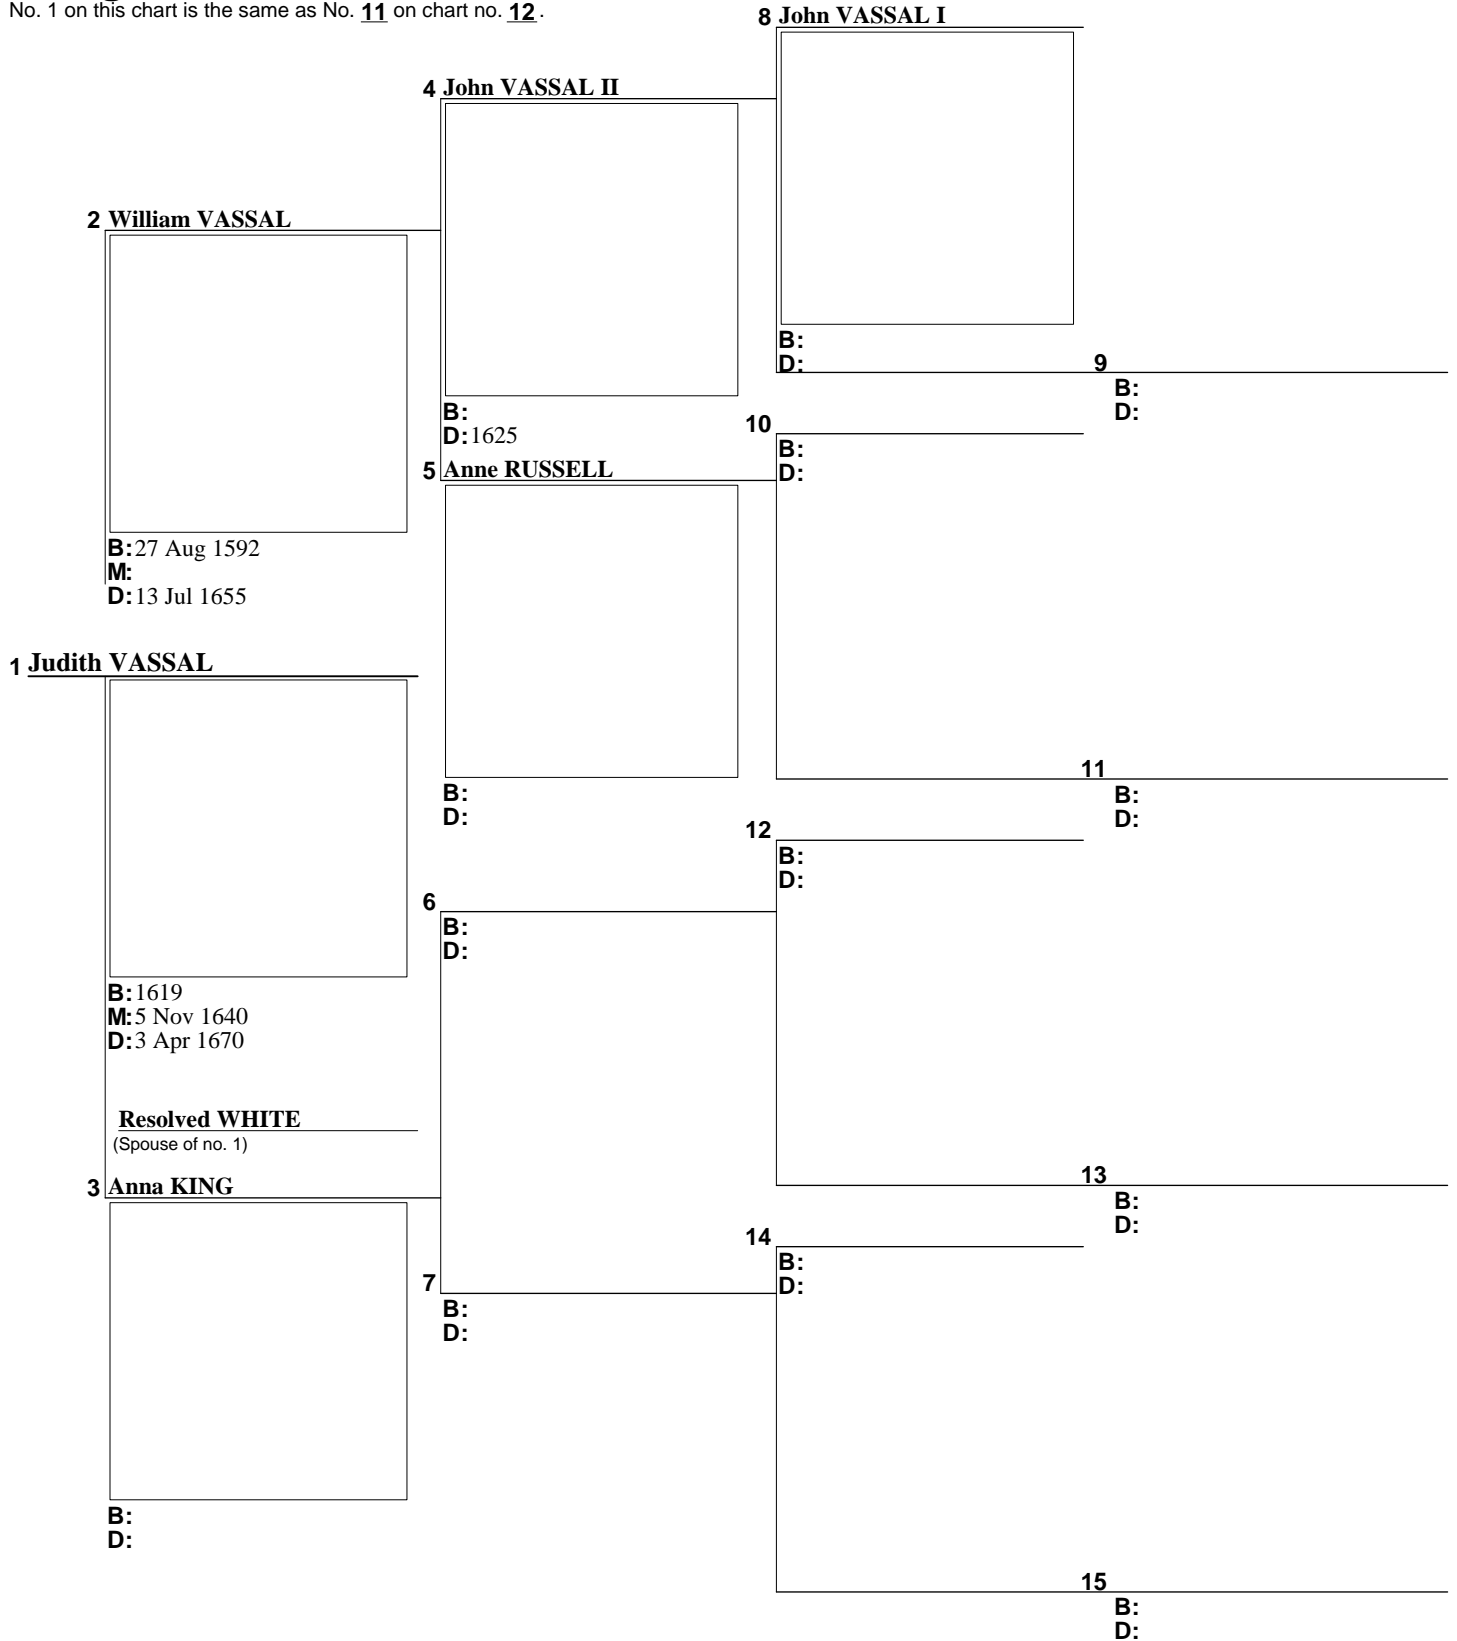

Pedigree Chart

No. 1 on this chart is the same as No. 11 on chart no. 12.

Prepared by Richard Roland Grayson 330 Maple Lane Batavia, IL	
Telephone number 630-377-7073	Date prepared 29 Jun 2009