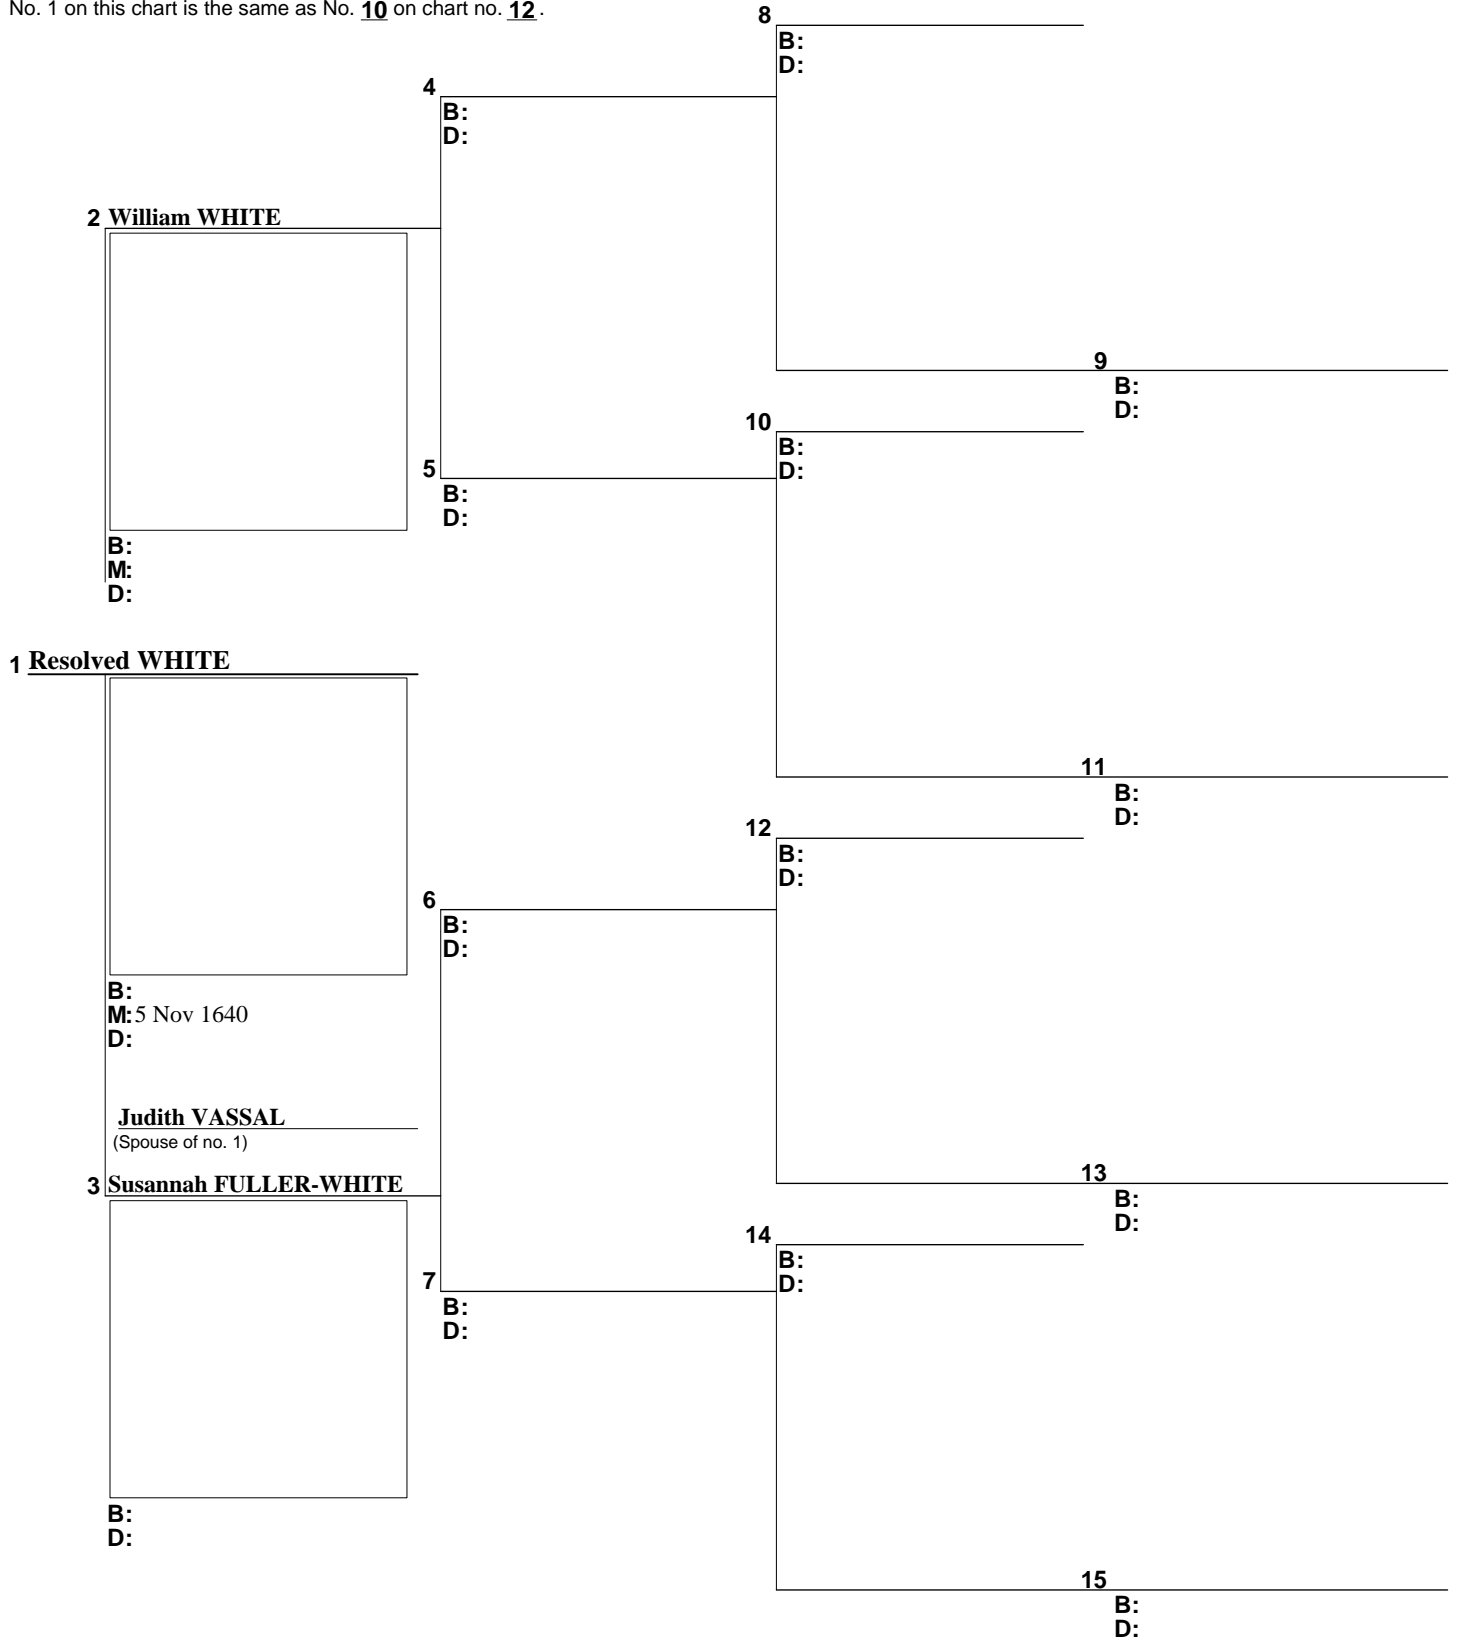

Pedigree Chart

No. 1 on this chart is the same as No. 10 on chart no. 12.

Prepared by Richard Roland Grayson 330 Maple Lane Batavia, IL	
Telephone number 630-377-7073	Date prepared 29 Jun 2009