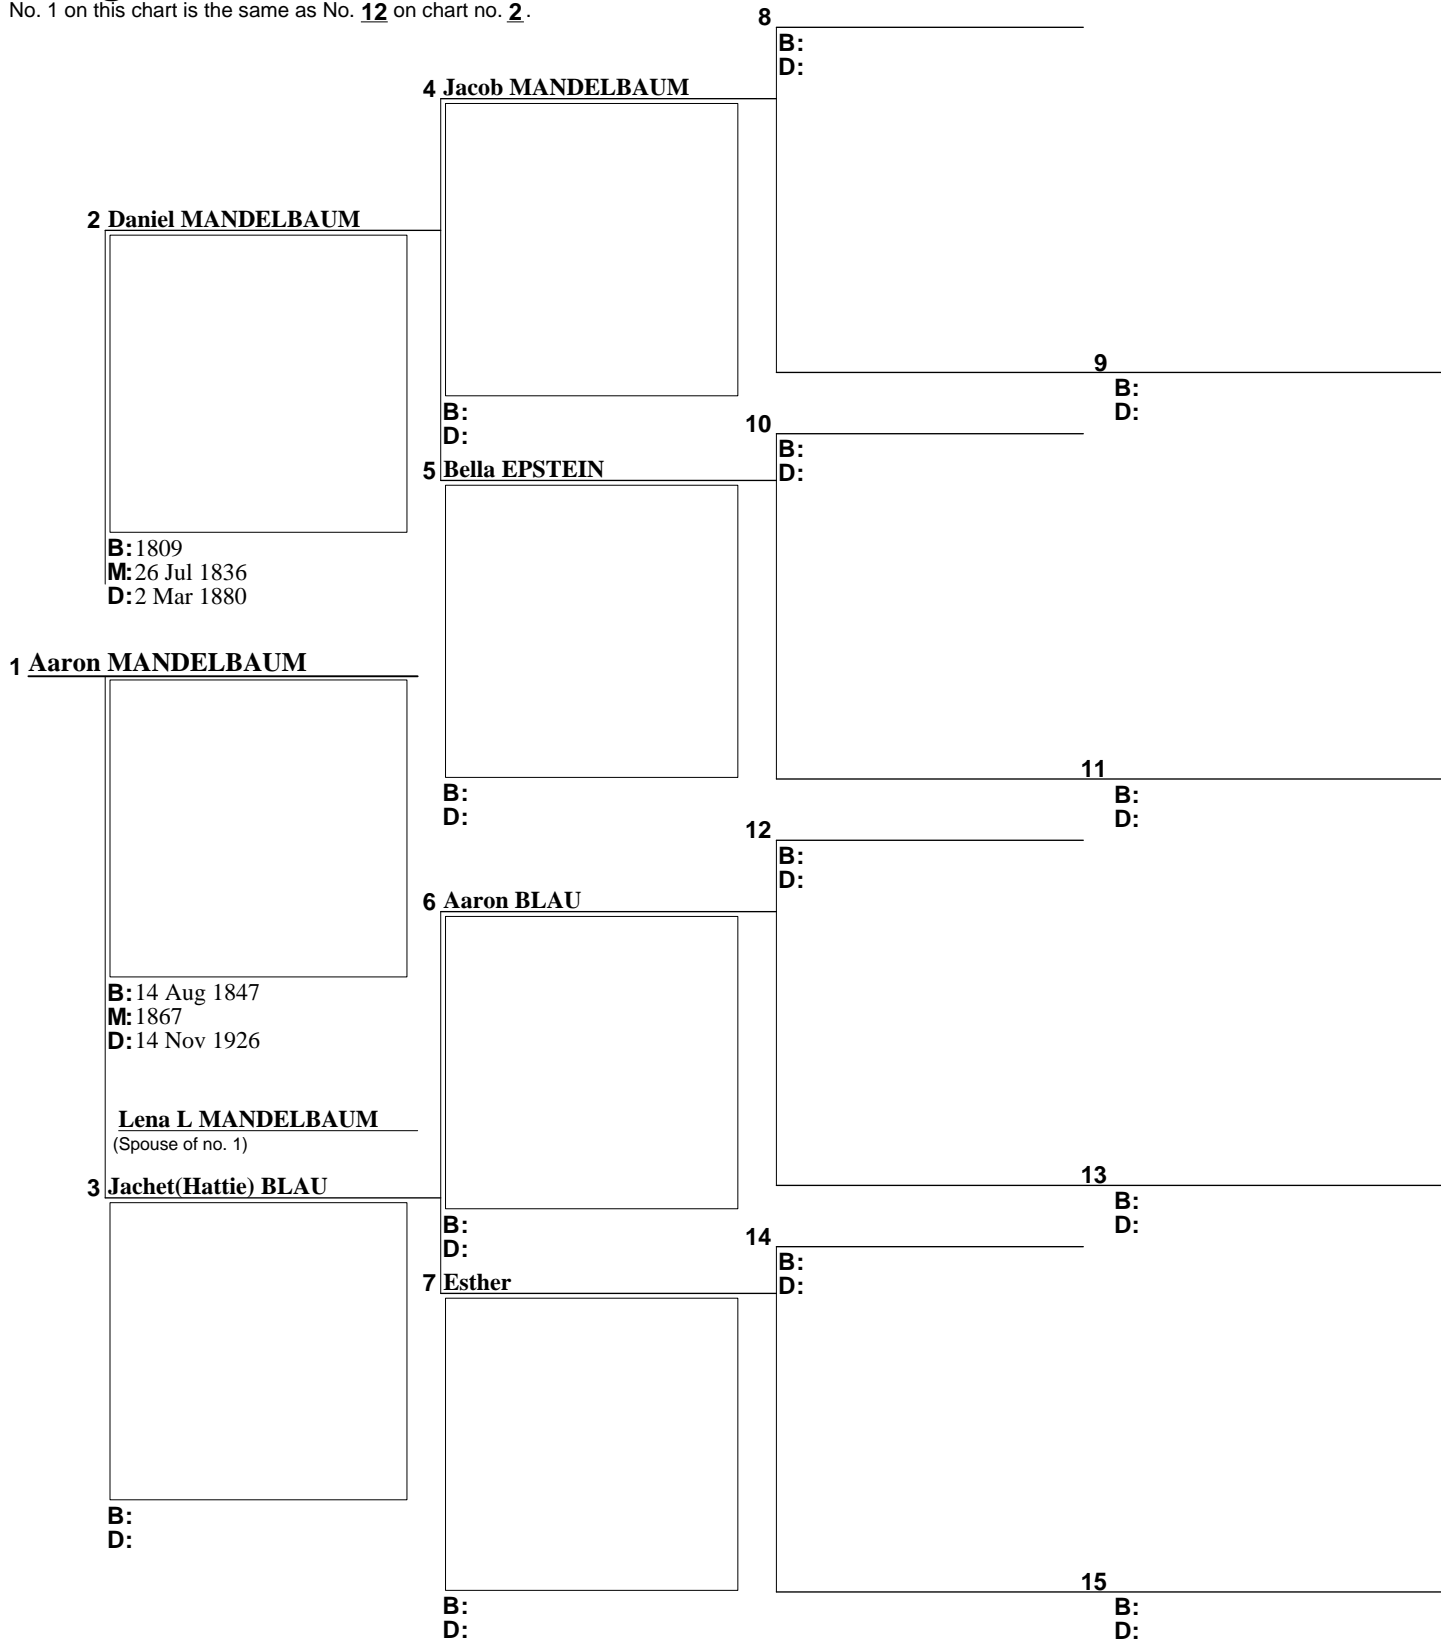

B: 1822
D:

Prepared by

Richard Roland Grayson
330 Maple Lane
Batavia, IL

Telephone number
630-377-7073

Date prepared
29 Jun 2009

Pedigree Chart

No. 1 on this chart is the same as No. 12 on chart no. 2.

Prepared by
Richard Roland Grayson
 330 Maple Lane
 Batavia, IL