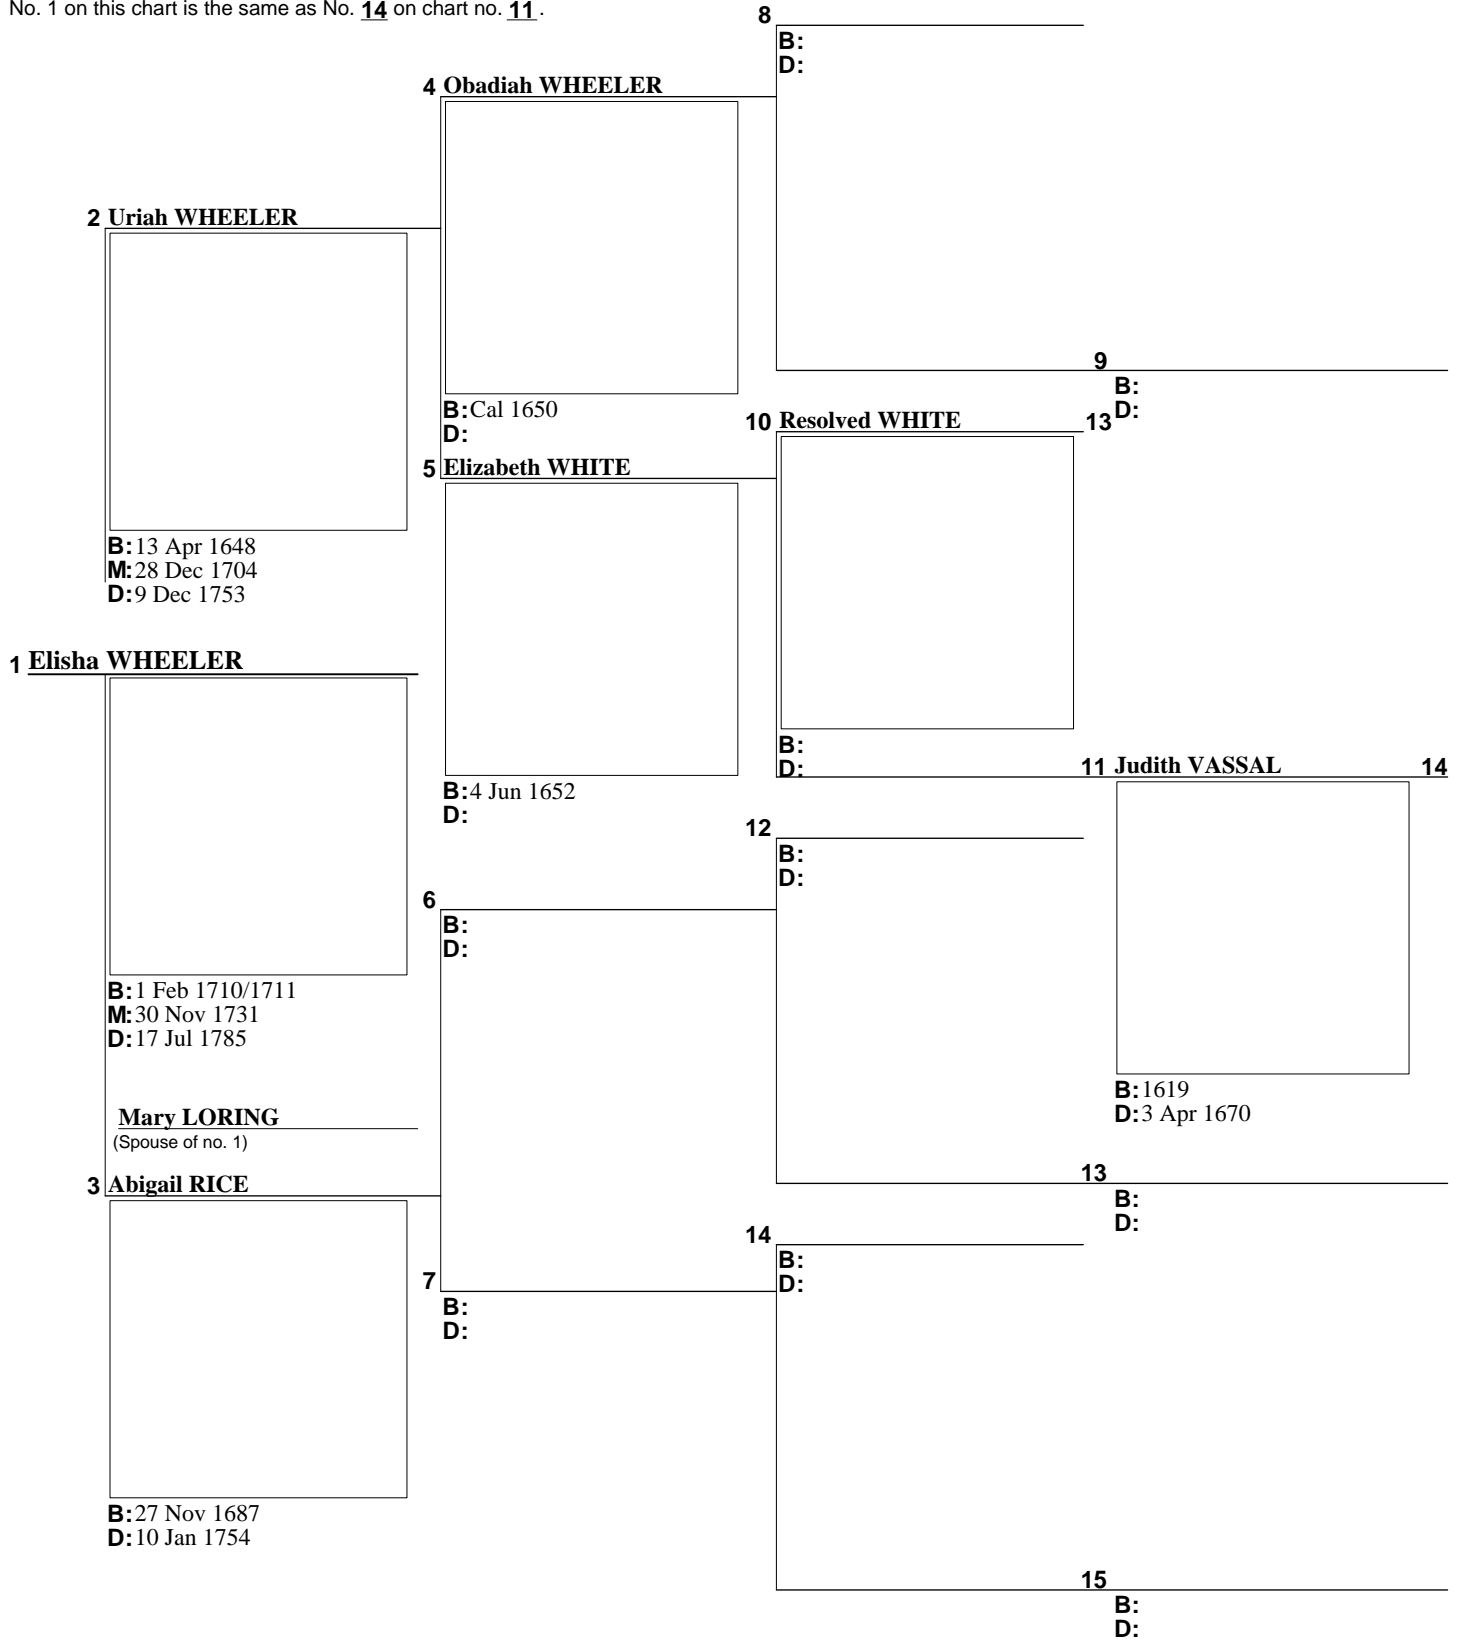

Telephone number 630-377-7073	Date prepared 29 Jun 2009
---	-------------------------------------

Pedigree Chart

No. 1 on this chart is the same as No. 12 on chart no. 5.

Pedigree Chart

No. 1 on this chart is the same as No. 14 on chart no. 11.