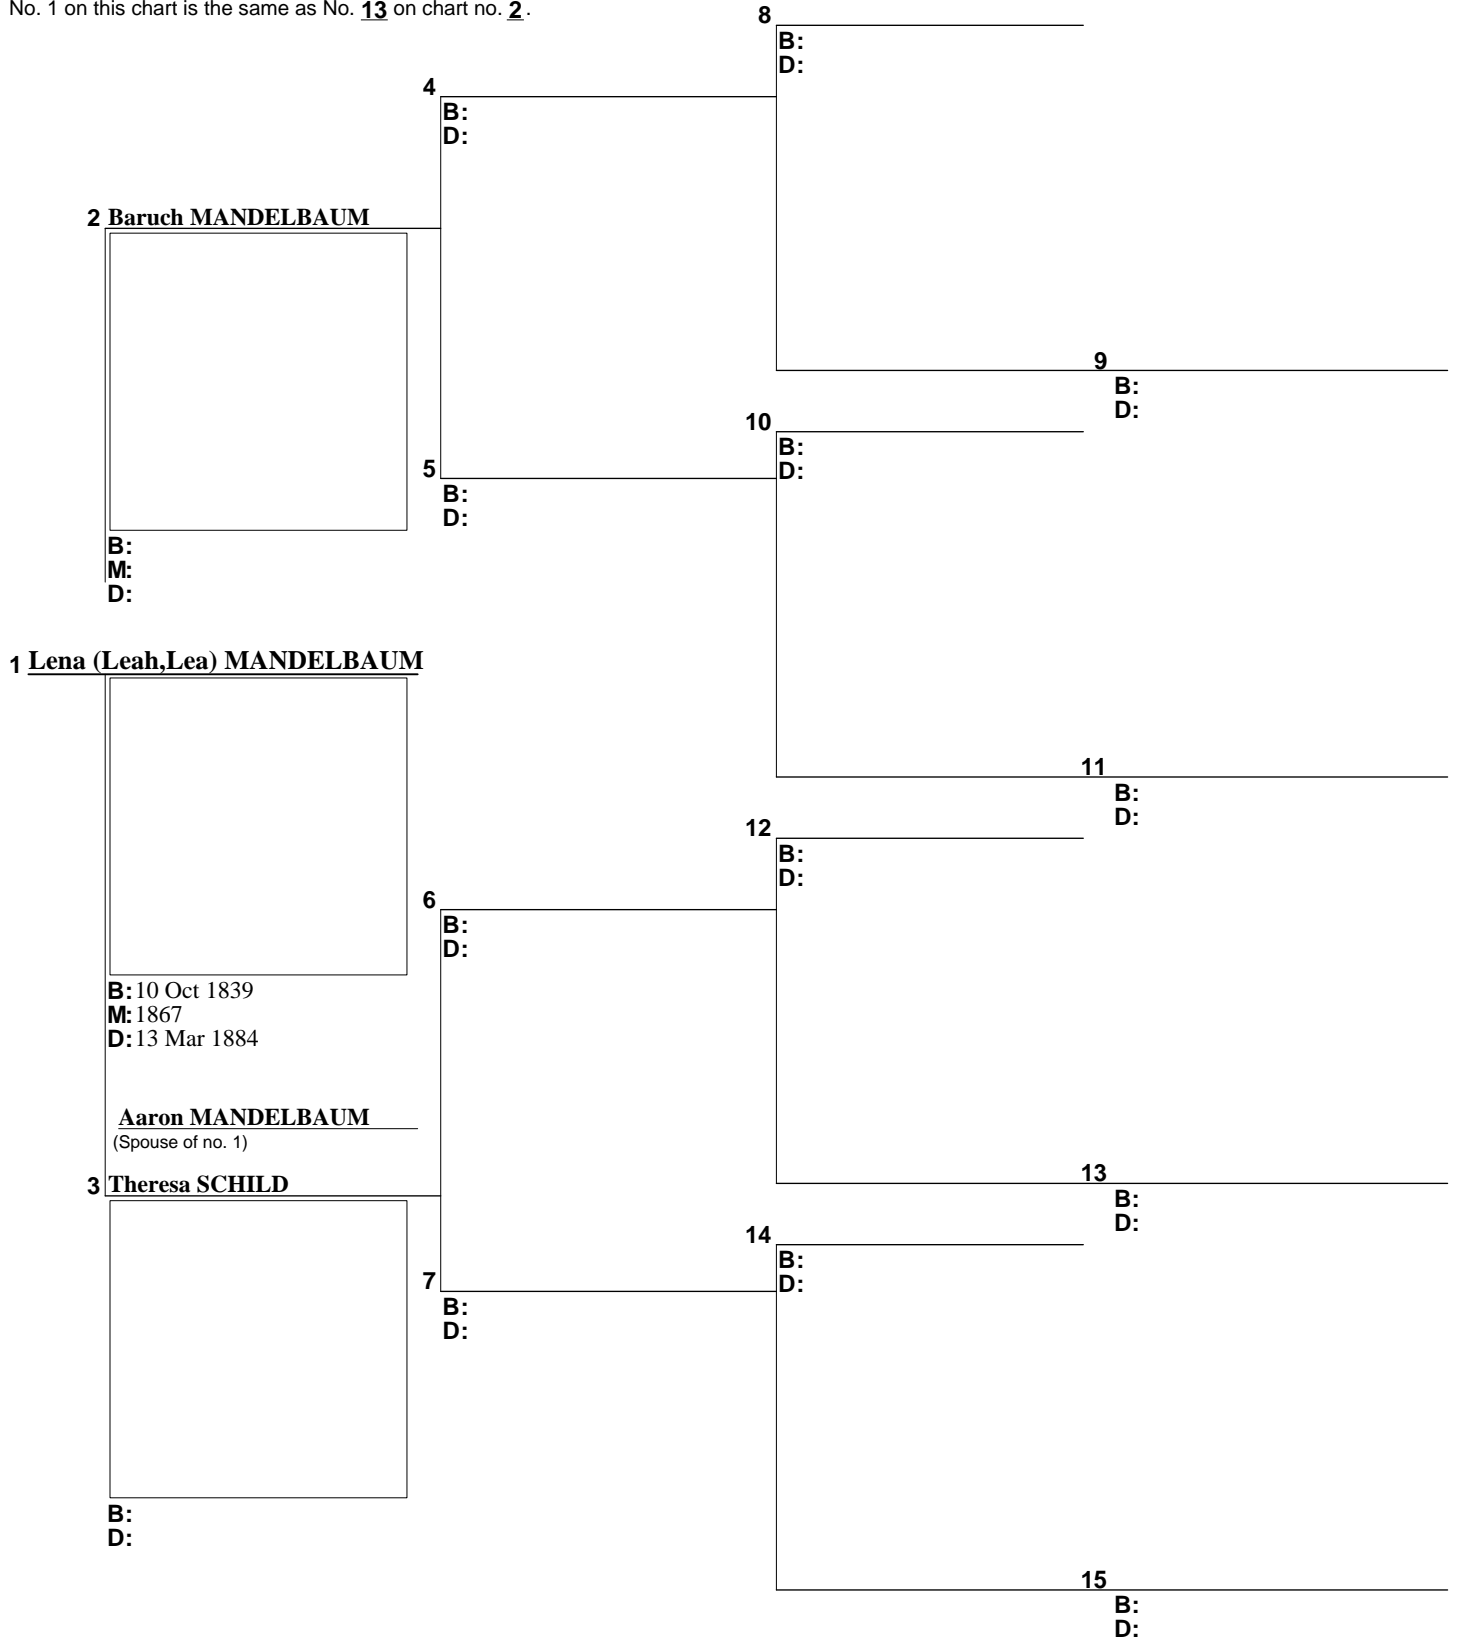

Pedigree Chart

No. 1 on this chart is the same as No. 13 on chart no. 2.

Prepared by Richard Roland Grayson 330 Maple Lane Batavia, IL	
Telephone number 630-377-7073	Date prepared 29 Jun 2009